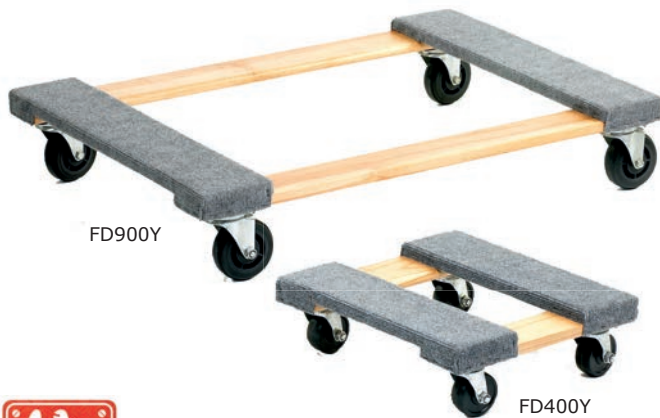

Container Dolly

- » Stackable up to 2.3m high
- » Dollies are linkable on either side
- » Ideal for use with 600 x 400mm containers
- » Mobile on 4 x 100mm swivel castors

PD669Y

Overall Size L x W x H mm	Weight kg	Model	Price
600 x 400 x 174	2.1	PD669Y	£51.30

Carpeted Dollies

- » Strong & durable hardwood construction with carpeted ends

FD900Y

FD400Y

Overall Size L x W mm	Load Capacity	Weight kg	Model	Price 1 Off	Price (each) 2+
460 x 310	450 kg	5.5	FD400Y	£51.65	£43.80
450 x 750	380 kg	8	FD750Y	£59.30	£50.00
600 x 900	300 kg	10	FD900Y	£79.80	£68.90

Plastic Dollies

- » Strong, robust & versatile
- » Ideal for use with 600 x 400mm containers
- » Mobile on 4 x 100mm swivel castors
- » Subject to availability

PD064S

PDT63S

Containers not Included

Description	Overall Size L x W x H mm	Weight kg	Model	Price
Dolly	600 x 400 x 170	4	PD064S	£90.25
Dolly with Handle	610 x 400 x 930	9	PDT63S	£143.20

'Mini' Plastic Platform Dolly

- » Constructed from injection moulded, lightweight & hygienic plastic
- » Mobile on 4 x 80mm plastic swivel castors

GI154Y

Colour	Platform Size L x W x H mm	Wt kg	Model	Price (each) 1+	Price (each) 3+
Blue, Red & Grey	600 x 400 x 110	3.5	GI154Y	£66.55	£52.35