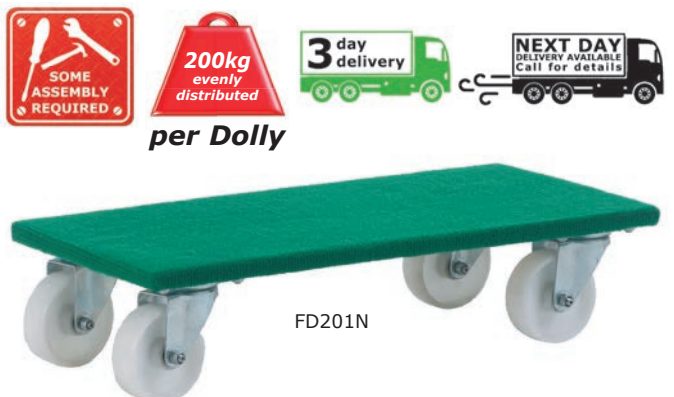

Container Dolly

- » Stackable up to 2.3m high
- » Dollies are linkable on either side
- » Ideal for use with 600 x 400mm containers
- » Mobile on 4 x 100mm swivel castors

PD669Y

Overall Size L x W x H mm	Weight kg	Model	Price
600 x 400 x 174	2.1	PD669Y	£51.30

Plastic Dollies

- » Strong, robust & versatile
- » Ideal for use with 600 x 400mm containers
- » Mobile on 4 x 100mm swivel castors
- » Subject to availability

PD064S

PDT63S

Containers not Included

Description	Overall Size L x W x H mm	Weight kg	Model	Price
Dolly	600 x 400 x 170	4	PD064S	£90.25
Dolly with Handle	610 x 400 x 930	9	PDT63S	£143.20

'Mini' Plastic Platform Dolly

- » Constructed from injection moulded, lightweight & hygienic plastic
- » Mobile on 4 x 80mm plastic swivel castors

GI154Y

Colour	Platform Size L x W x H mm	Wt kg	Model	Price (each) 1+	Price (each) 3+
Blue, Red & Grey	600 x 400 x 110	3.5	GI154Y	£66.55	£52.35

Furniture Dolly

- » Supplied in pairs
- » Fitted with ribbed green carpet
- » Mobile on 4 x 100mm swivel castors

FD201N

Overall Size L x W x H mm	Weight kg	Model	Pack Price (per Pair)	2+ Pack Price (per Pair)
600 x 300 x 130	5	FD201N	£118.45	£110.10