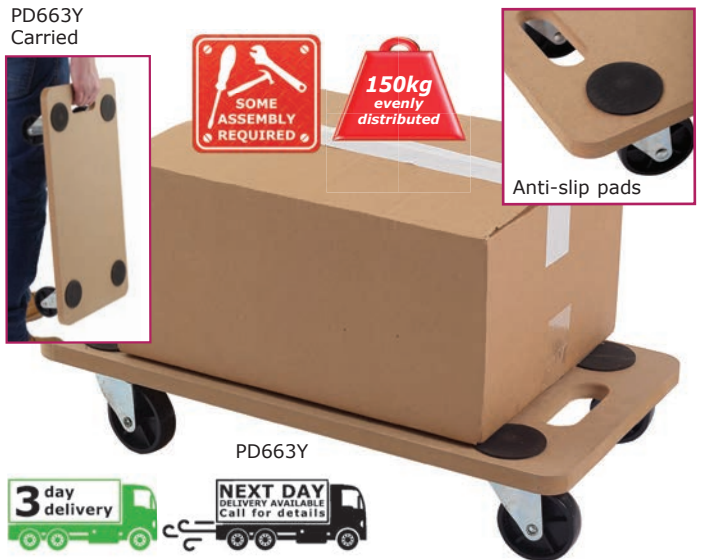

### Heavy Duty Stacking Dolly

- » Strong & durable with heavy duty hardwood deck
- » Fitted with edge carpet to protect your goods during transport
- » Easily stacked for ease of storage
- » Mobile on 4 x 75mm rubber swivel castors

PD667Y

Carpeted Edges

**Information**  
**IDEAL SOLUTION FOR TRANSPORTING HEAVY EQUIPMENT**

Stack of PD667Y

Overall Size L x W x H mm	Weight kg	Model	Price
705 x 705 x 130	7	PD667Y	£63.30

### Heavy Duty Plastic Dolly

- » Strong & durable
- » Mobile on 4 x 75mm polypropylene swivel castors

**ONLY**  
**£112.80**

PD350N

Overall Size L x W x H mm	Weight kg	Model	Price
610 x 405 x 125	6	PD350N	£112.80

### Wooden Dolly

- » Strong & durable MDF wood dolly with 4 anti-slip pads
- » Mobile on 4 x 75mm polypropylene swivel castors

PD663Y  
 Carried

PD663Y

Overall Size L x W x H mm	Weight kg	Model	Price
580 x 290 x 110	4	PD663Y	£33.75