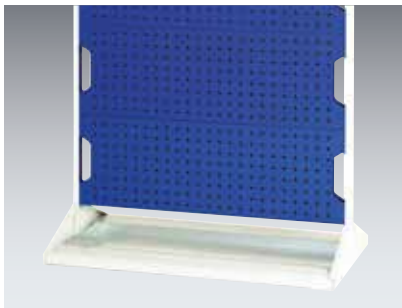

## Panel Racks

- 3 static heights, 1125mm, 1450mm and 1775mm
- Mobile has 100mm diameter castors
- All models 1000mm wide x 550mm deep
- Double or single sided versions
- Empty for custom layouts or complete with bins
- Epoxy powdercoat finish
- RAL7035 grey frames with RAL5010 blue panels
- Optional base tray for all double sided models

Bin Sizes:

No.2 - 103mm wide x 165mm deep x 83mm high, No.3 - 145mm wide x 240mm deep x 125mm high

### Optional Base Tray

(suitable for double sided models)

Item	Order Ref.	Price £
Drop in base tray	16917030.51V	19.60