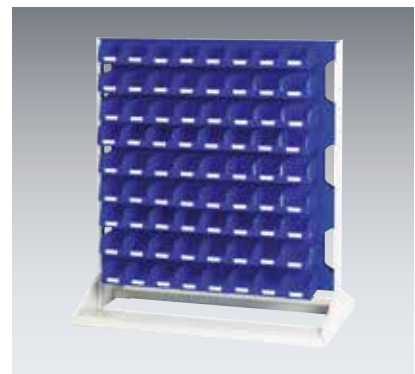

1125mm High Static Rack

Single Sided

Bin Kit	Order Ref.	Price £
/	16917125.11V	174.22
24x No.2 bins red, 24x No.3 bins blue	16917320.11V	261.33
72x No.2 bins red	16917321.11V	255.89
72x No.2 bins blue	16917322.11V	255.89

Double Sided

Bin Kit	Order Ref.	Price £
/	16917120.11V	228.66
48x No.2 bins red, 48x No.3 bins blue	16917227.11V	402.89
144x No.2 bins red	16917229.11V	392.00
144x No.2 bins blue	16917228.11V	392.00