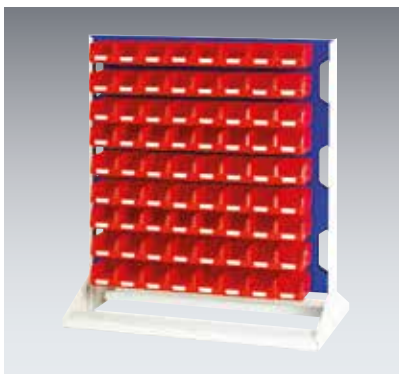

1125mm High Static Rack

Single Sided

Bin Kit	Order Ref.	Price £
/	16917125.11V	174.22
24x No.2 bins red, 24x No.3 bins blue	16917320.11V	261.33
72x No.2 bins red	16917321.11V	255.89
72x No.2 bins blue	16917322.11V	255.89

Double Sided

Bin Kit	Order Ref.	Price £
/	16917120.11V	228.66
48x No.2 bins red, 48x No.3 bins blue	16917227.11V	402.89
144x No.2 bins red	16917229.11V	392.00
144x No.2 bins blue	16917228.11V	392.00