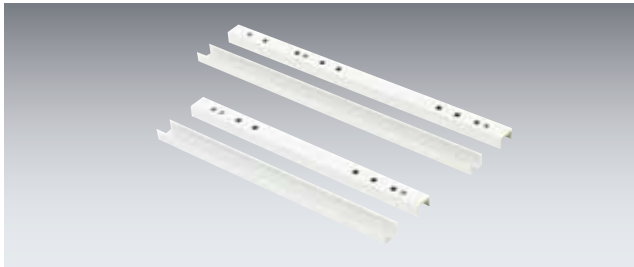

### Suspended Cabinets for Framework Benches

On 1500mm and 2000mm wide benches 525mm, 650mm or 800mm wide cabinets may be used.

Maximum height of cabinets is 600mm for static and 400mm for mobile benches. 750mm deep benches may use either the 525mm deep or 650mm deep cabinets

900mm deep benches may use either the 650mm deep or 750mm deep cabinets.

To fix a cabinet to a framework bench a set of suspension channels are required. Choose the correct bench depth, the channels will fit both 650 and 750mm deep cabinets.

### Suspension Channels

To Suit	Order Ref.	Price £
750 bench	41010026.16V	24.48
900 bench	41010093.16V	26.13

2000mm wide x 900mm deep lino worktop bench.  
Shown with a 650mm wide x 650mm deep x 400mm high cabinet.