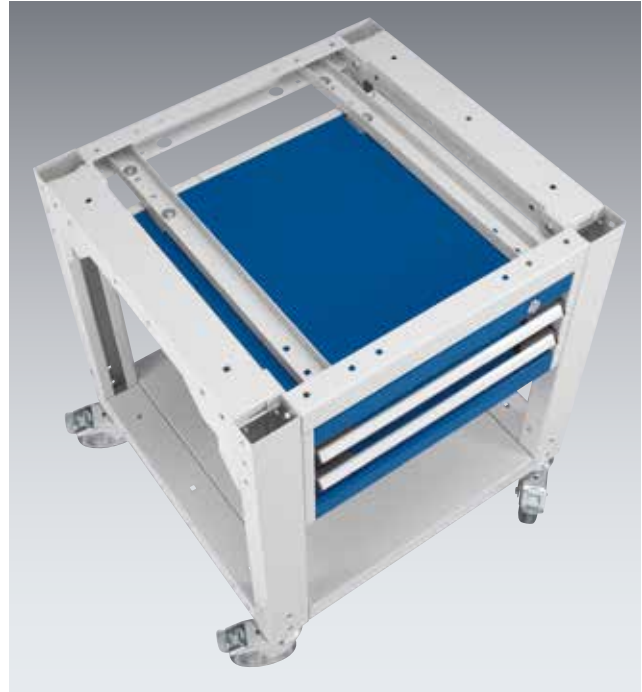

### Suspended Cabinets for Framework Benches

On 1500mm and 2000mm wide benches 525mm, 650mm or 800mm wide cabinets may be used.

Maximum height of cabinets is 600mm for static and 400mm for mobile benches. 750mm deep benches may use either the 525mm deep or 650mm deep cabinets

900mm deep benches may use either the 650mm deep or 750mm deep cabinets.

To fix a cabinet to a framework bench a set of suspension channels are required. Choose the correct bench depth, the channels will fit both 650 and 750mm deep cabinets.

### Suspension Channels

To Suit	Order Ref.	Price £
750 bench	41010026.16V	24.48
900 bench	41010093.16V	26.13

2000mm wide x 900mm deep lino worktop bench.  
Shown with a 650mm wide x 650mm deep x 400mm high cabinet.