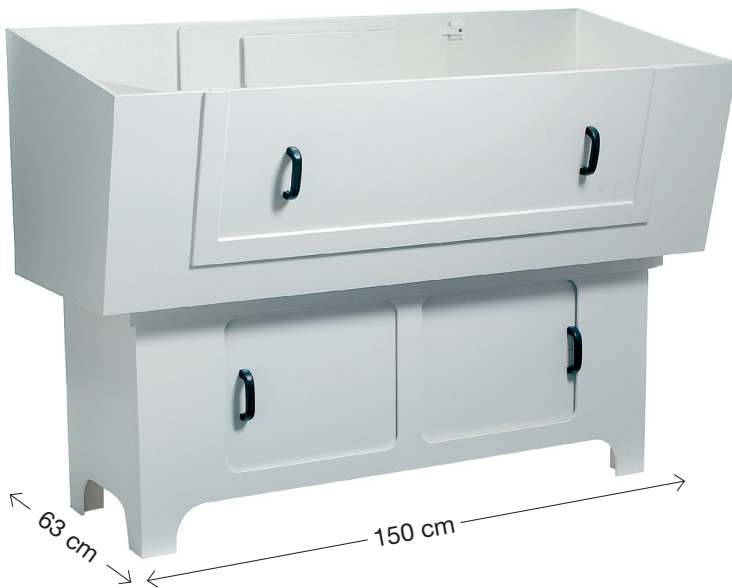

Acciaio INOX

G405

8 019808 242620

**Vasca professionale in acciaio inox
con porta scorrevole**

*Professional stainless steel bathtub
with sliding door*

Pack: 1 pc

Size: 157x69x150 cm

PVC bianco