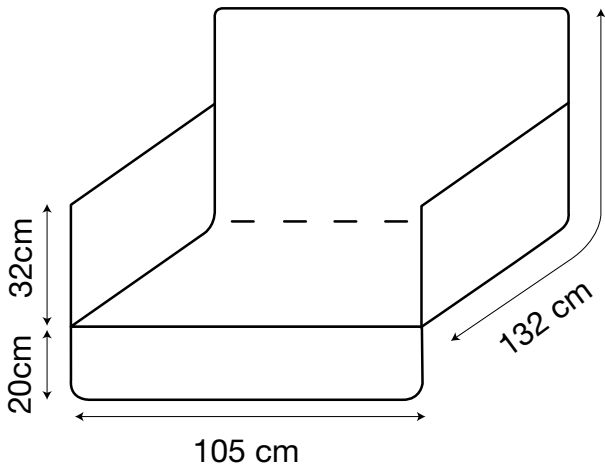

Aiuta a proteggere il bagagliaio da graffi, sporco e pelo del tuo quattrozampe ed è perfetto anche per evitare che cibo, bevande, unto ed altri attrezzi danneggino gli interni della tua auto.

- si adatta alla maggior parte dei veicoli • realizzato in tessuto impermeabile e resistente
- si installa agevolmente in pochi secondi • ricopre tutta la superficie del bagagliaio

This protective mat protects your luggage area from dirt, damp, smells and pet hairs. It is ideal for transporting pets in the trunk.

- Fits almost all trunks • Made of durable and waterproof fabric
- Easy to install • Protects the whole trunk area, including the side walls

CW138

**Copribagagliaio
multifunzione**

Trunk cover

Pack: 1 pc
Size: 132x105 cm