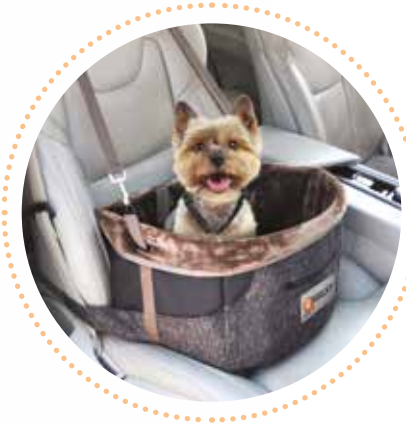

CW136/A

**Trasportino pieghevole
per auto - comfort**

Pet carrier for the car

Pack: 1 pc
Size: 38x38x25 cm