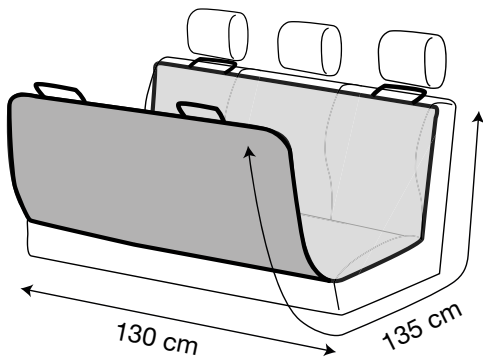

CW133

8 019808 119069

Coprisedile posteriore per auto

Nylon car seat cover

Pack: 1 pc

Size: 130x135 cm