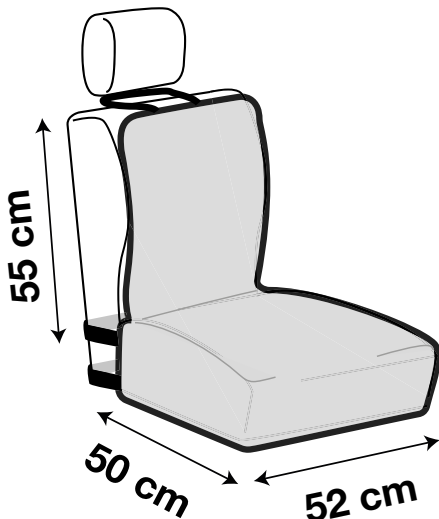

Base antiscivolo
Anti-slip base