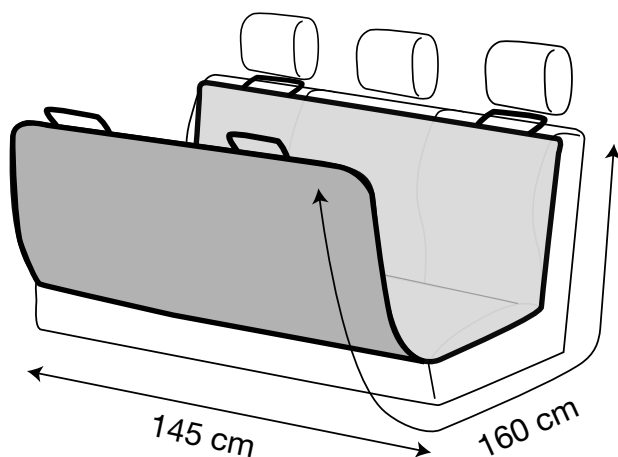

CW300

WALKY SIMPLY HAMMOCK SEAT COVER
Coprisedile posteriore ad amaca per cani

Hammock seat cover for dogs

Pack: 1 pc
Size: 145x160 cm

Coprisedile dotato di struttura ad amaca progettato per i sedili posteriori, protegge l'auto dallo sporco e dal pelo. • Realizzato in resistente tessuto poliestere water resistant • Si fissa saldamente ai poggiatesta grazie alle apposite fibbie

This protective mat protects your seats from dirt, damp, smells and pet hairs. It is ideal for transporting pets on the rear seats. It covers the entire back seat as well as the rear side of the front seats • Made of durable water resistant fabric • Can be fixed to the headrest with its strap