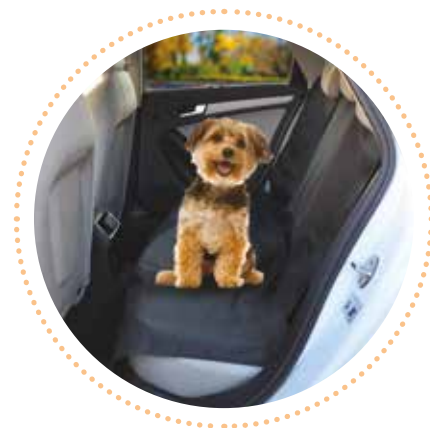

This protective mat protects your seats from dirt, damp, smells and pet hairs. It is ideal for transporting pets on the rear seats. It covers the entire back seat as well as the rear side of the front seats. • made of durable water-resistant and padded polyester fabric • covered with an anti-slip texture, for excellent adherence to the seats • is securely fixed to the seats thanks to the elastic bands • equipped with a comfortable belt for attachment to the headrests

CW142/A

8 019808 230733

WALKY HAMMOCK SEAT COVER PLUS
Coprisedile posteriore
ad amaca per cani

Hammock rear seat cover for dogs

Pack: 1 pc

Size: 133x166 cm

CW301

WALKY SIMPLY REAR SEAT COVER
Coprisedile posteriore per cani

Rear seat cover for dogs

Pack: 1 pc
Size: 130x135 cm

Coprisedile progettato per i sedili posteriori, protegge l'auto dallo sporco e dal pelo. • Realizzato in resistente tessuto poliestere water resistant • Si fissa saldamente ai poggiatesta grazie alle apposite fibbie • Dotato di 2 cilindri in pvc per un fissaggio ancora più sicuro ai sedili