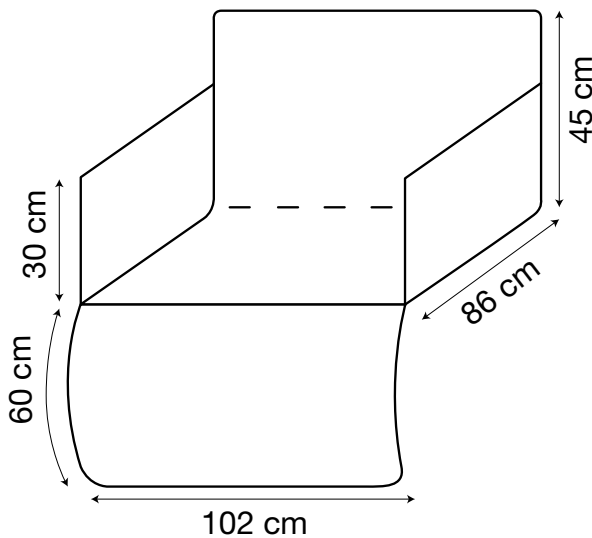

- Fits almost all trunks • Made of durable and waterproof fabric
- Easy to install • Protects the whole trunk area, including the side walls

CW138

**Copribagagliaio
multifunzione**

Trunk cover

Pack: 1 pc
Size: 132x105 cm