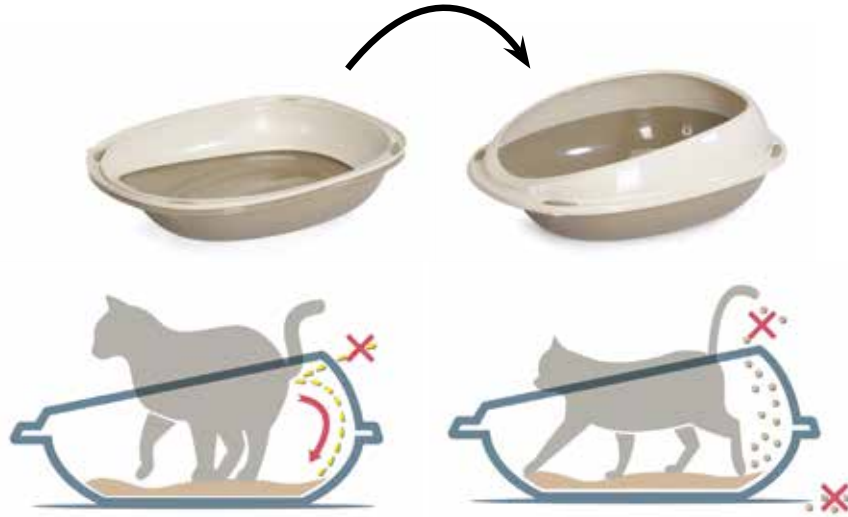

MADE in ITALY

45 cm

15,5 cm

C150

8 016040 105300

**Bacinella
per lettiera piccola - S**

Small cat litter tray - S

Pack: 10 pcs

Size: 45x36x15,5h cm

MADE in ITALY

57 cm

19 cm

C151

8 016040 105331

**Bacinella
per lettiera grande - L**

Large cat litter tray - L

Pack: 7 pcs

Size: 57x40x19h cm