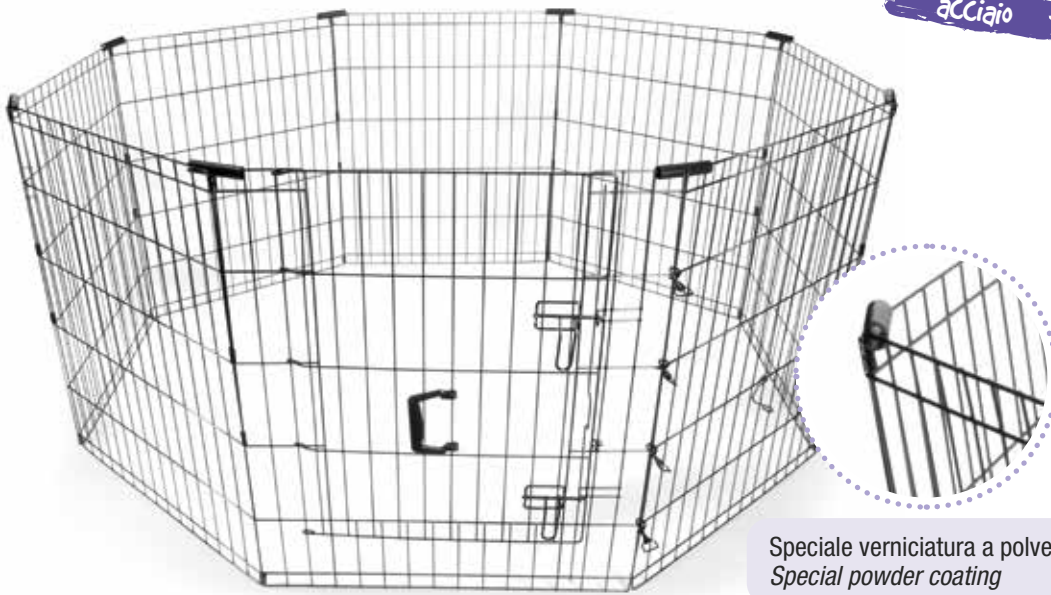

Kit lata (per C190/4 - 5 - 6 - 7)

lata Kit

Pack: 1 set
Size: 88x52x60h cm

C198/A

8 022967 049030

MADE in ITALY **Trasportino "Pratiko"**

"Pratiko" Dog carrier

Pack: display - 14 pcs
Size: 48x31,5x33h cm