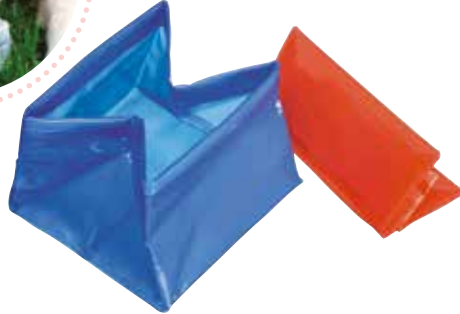

CAMON[®]
We love pets

CIOTOLE

BOWLS

CW215

Ciotola tascabile per l'acqua per cani

Portable water bowl for dogs

Pack: 1 display - 24 pcs
Size: 12x12x8h cm

CW205