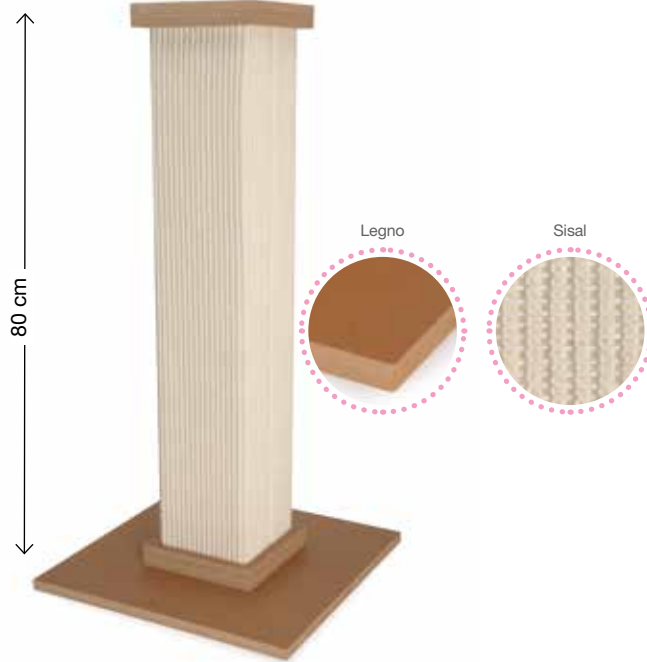

**Pack:** 1 pc

**Size:** 34 x 30 x 50 h cm

Juta

Moquette

**AC050/D**

8 019808 238449

**Tiragraffi a colonna con gioco**

*Scratching post with toy*

**Pack:** 1 pc

**Size:** 34 x 30 x 50 h cm

**AC121/B**

**Tiragraffi a colonna con base quadrata**

*Wooden and sisal scratching post,  
square column base*

**Pack:** 1 pc

**Size:** 40 x 40 x 80 h cm