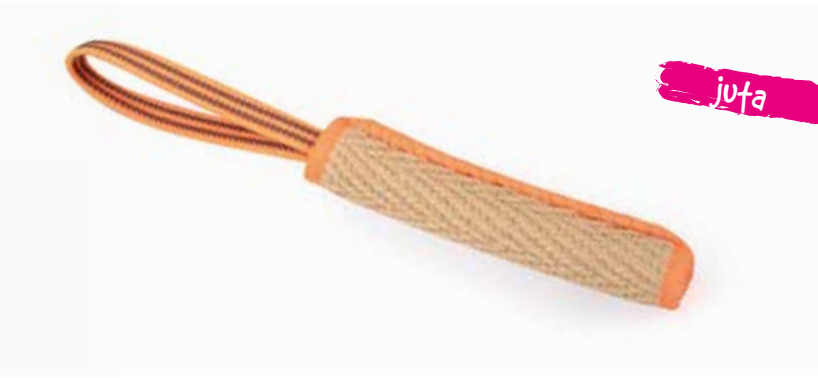

juta

A810/A

Ripertino in juta bordato con maniglia

Jute dummy with handle

Pack: 1pc

Size: ca. 33x3,5Ø cm