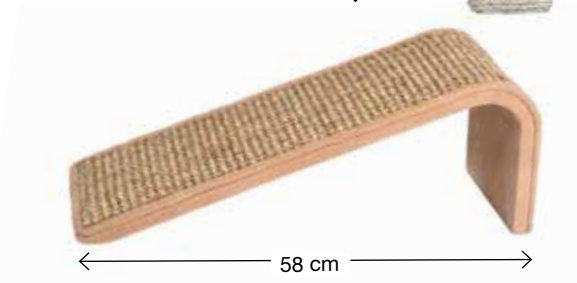

Pack: 1 pc  
Size: 126 x 46 cm

Sisal

**B046/G**

**Tappetino tiragraffi**  
*Scratching carpet*

Pack: 6 pcs  
Size: 47 x 37 cm

Sisal + Oxford

**AC010/A**

**Tappetino tiragraffi**  
*Scratching carpet*

Pack: 3 pcs  
Size: 46 x 46 cm

50 cm

**AC001**

**Tiragraffi semplice  
con musetto di un gatto**

*Scratching board with cat figure*

Pack: 3 pcs  
Size: 12 x 50 cm

50 cm

**AC003**

**Tiragraffi semplice  
con decorazioni feline**

*Scratching board with cat motif*

Pack: 3 pcs  
Size: 10 x 50 cm

**AC067**

**Tiragraffi tappeto inclinato**

*Slanted scratching board*

Pack: 2 pcs  
Size: 58 x 49 x 15h cm