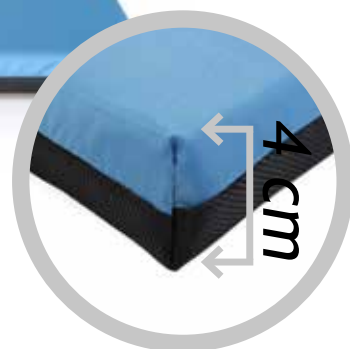

HI-TECH

**SFODERABILE
CON ZIP**
Removable cover with zip

MADE in ITALY **Cuscino Sfoderabile tecnico Assortito**
Assorted Technical Pillows
with Removable Covers

TESSUTO: tessuto in poliestere;
IMBOTTITURA: in poliuretano espanso;
sfoderabile con zip;

FABRIC: polyester fabric;
FILLING: polyurethane foam; removable
cover with zip;

XXCP299/B1

Pack: 1 pc
Size: 60x40x4 cm

XXCP299/B2

Pack: 1 pc
Size: 70x45x4 cm

XXCP299/B3

Pack: 1 pc
Size: 80x50x4 cm

XXCP299/B4

Pack: 1 pc
Size: 90x55x4 cm

XXCP299/B5

Pack: 1 pc
Size: 100x60x4 cm

XXCP299/B6

Pack: 1 pc
Size: 115x75x4 cm

COLORI ASSORTITI. Le immagini dei prodotti sono indicative.
ASSORTED COLOURS. Product images are for illustrative purposes only.