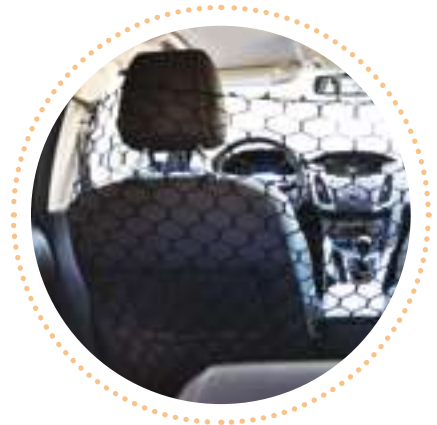

CW120

WALKY NET
Divisorio auto in rete
Net barrier

Pack: 1 pc
Size: 120x64 cm

La rete divisoria per auto da utilizzare a vostro piacimento per creare uno spazio adatto al vostro cane anche durante i vostri viaggi! Montaggio personalizzabile, grazie al pratico cordino allungabile o all'apposito gancio pieghevole. EasyNet può essere applicata sia tra i sedili, che nel vano portabagagli.

This net pet barrier restrains your dog in the area you intended for him in your car. Designed for installation behind the front or rear seat in all vehicles, thanks to the extensible string or to the folding hook, according to your requirements.