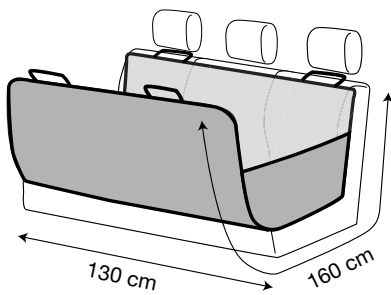

CW300

WALKY SIMPLY HAMMOCK SEAT COVER
Coprisedile posteriore ad amaca per cani

Hammock seat cover for dogs

Pack: 1 pc

CW133

WALKY SEAT COVER
Coprisedile in nylon

Nylon car seat cover

Pack: 1 pc
Size: 130x135 cm