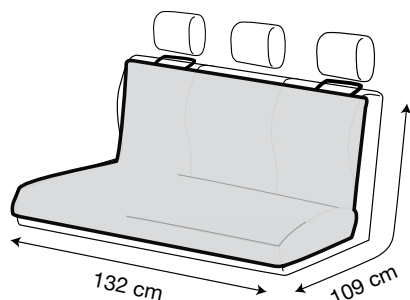

CW141

WALKY REAR SEAT PROTECTOR PLUS
Coprisedile posteriore per cani

Rear seat cover for dogs

Pack: 1 pc

Coprisedile progettato per i sedili posteriori, protegge l'auto dallo sporco e dal pelo.

- Realizzato in resistente tessuto poliestere imbottito water resistant • rivestito con una trama antiscivolo, per un'ottima aderenza ai sedili • si fissa saldamente ai sedili grazie alle fasce elastiche • dotato di comoda cintura per il fissaggio ai poggiatesta.

This protective cover protects your rear seats from dirt, damp, smells and pet hairs. It is ideal for transporting pets on the rear seats.

- Made of durable water-resistant and padded polyester fabric • covered with an anti-slip texture, for excellent adherence to the seats • is securely fixed to the seats thanks to the elastic bands • equipped with a comfortable belt for attachment to the headrests.