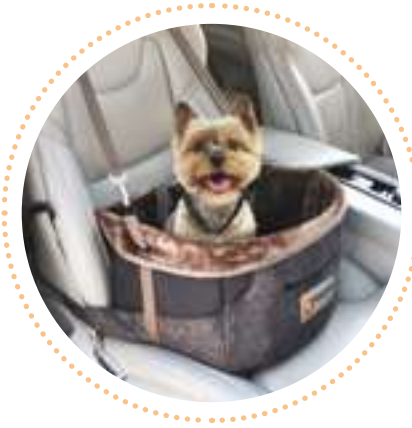

38 cm

CW136/A

WALKY PET DRIVE BOX COMFORT
Trasportino per auto

Pet carrier for your car

Pack: 1 pc
Size: 38x38x25 cm

CW136

WALKY PET DRIVE BOX PLUS
Trasportino per auto

Pet carrier for your car