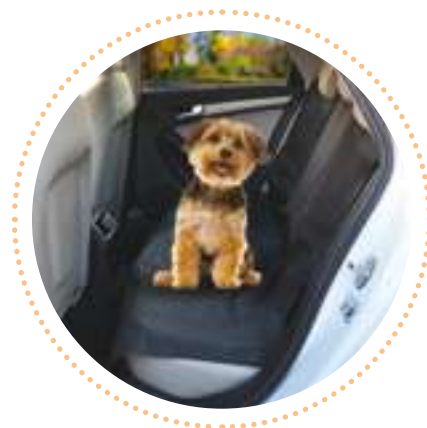

CW301

WALKY SIMPLY REAR SEAT COVER
Coprisedile posteriore per cani

Rear seat cover for dogs

Pack: 1 pc