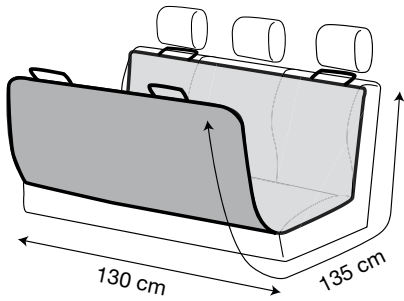

CW133

WALKY SEAT COVER
Coprisedile in nylon

Nylon car seat cover

Pack: 1 pc
Size: 130x135 cm