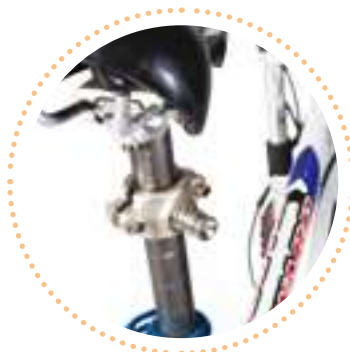

- Suitable for all types and sizes of bikes (city bikes, road bikes, MTB's,...)
- Shaft and quick release lock are made of extra-thick stainless steel to ensure maximum strength and durability
- Stainless steel Jaw mounting bracket comes with PVC liner to allow maximum stability, while protecting the bike frame
- Paracord cord to ensure maximum durability
- The WalkyDog® can be mounted on both sides of the bicycle
- A special accessory, the Low Rider (CW003, sold separately) allows you to fix the WalkyDog® Plus to the rear wheel axis rather than to the bicycle frame, thus reducing the tilt-over risk
- You can use it as a hand leash