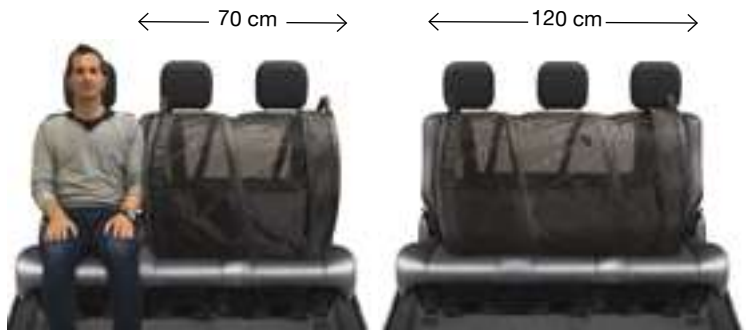

2 POSSIBILI REGOLAZIONI
Two possible adjustments

WALKY HARNESS
Pettorina di sicurezza

Safety harness for dogs

CW180

8 019808 187679

Pack: 1 pc

Size: S - 30/60cm

CW182

8 019808 187693

Pack: 1 pc

Size: L - 70/90cm

CW181

8 019808 187686

Pack: 1 pc

Size: M - 50/70cm

CW183

8 019808 187709

Pack: 1 pc

Size: XL - 80/100cm

DOPPIO UTILIZZO: trasporto e passeggiata
DOUBLE USE: For a drive or for a walk