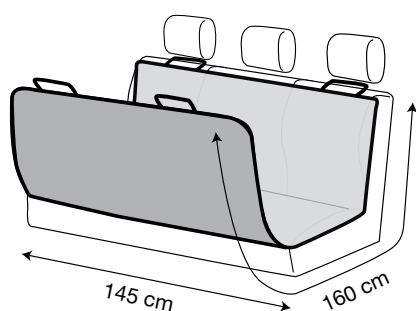

Coprisedile dotato di struttura ad amaca progettato per i sedili posteriori, protegge l'auto dallo sporco e dal pelo. • Realizzato in resistente tessuto poliestere water resistant. • Si fissa saldamente ai poggiatesta grazie alle apposite fibbie.

This protective mat protects your seats from dirt, damp, smells and pet hairs. It is ideal for transporting pets on the rear seats. It covers the entire back seat as well as the rear side of the front seats. • Made of durable water resistant fabric. • Can be fixed to the headrest with its strap