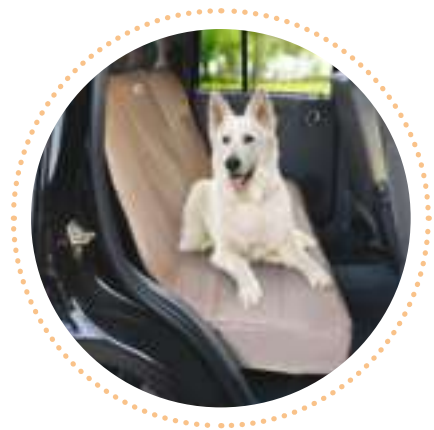

CW141

WALKY REAR SEAT PROTECTOR PLUS
Coprisedile posteriore per cani

Rear seat cover for dogs

Pack: 1 pc

Coprisedile progettato per i sedili posteriori, protegge l'auto dallo sporco e dal pelo.

- Realizzato in resistente tessuto poliestere imbottito water resistant • rivestito con una trama antiscivolo, per un'ottima aderenza ai sedili • si fissa saldamente ai sedili grazie alle fasce elastiche • dotato di comoda cintura per il fissaggio ai poggiatesta.

This protective cover protects your rear seats from dirt, damp, smells and pet hairs. It is ideal for transporting pets on the rear seats.

- Made of durable water-resistant and padded polyester fabric • covered with an anti-slip texture, for excellent adherence to the seats • is securely fixed to the seats thanks to the elastic bands • equipped with a comfortable belt for attachment to the headrests.