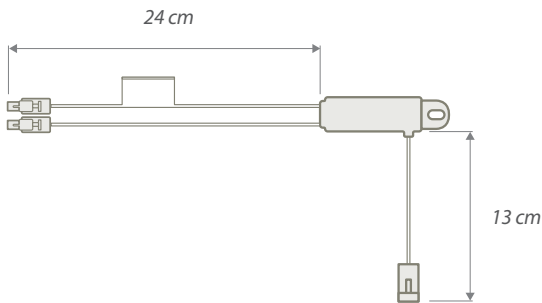

Foil Combi DAB-DAB+

AM-FM DAB-DAB+

DIGITAL RADIO

Amplifier Dimensions / Dimensioni amplificatore

Foil dimensions / Dimensioni foglio

EN Foil antenna with associated amplifier for the reception of radio signals in the AM/FM and DAB frequencies.

Thanks to its exclusive design and to its high-quality materials, it can be install on plastic or fiberglass surfaces.

Suitable for mounting on campers, motorhomes, caravans and commercial vehicles.

IT Antenna a foglio con amplificatore dedicato per la ricezione dei segnali radio nelle frequenze AM, FM e DAB.