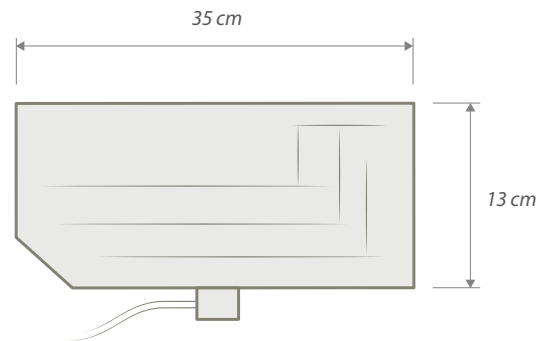

Foil Combi DAB-DAB+

AM-FM DAB-DAB+

DIGITAL RADIO

Amplifier Dimensions / Dimensioni amplificatore

Foil dimensions / Dimensioni foglio

EN Foil antenna with associated amplifier for the reception of radio signals in the AM/FM and DAB frequencies.