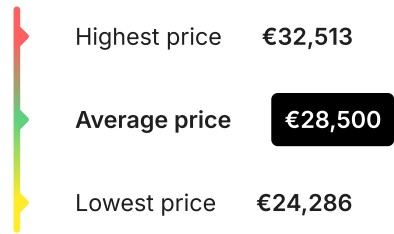

Market price

We checked how this vehicle's market price has changed over time, based on available historical data and price estimates.

The timeline shows a limited period and does not reflect the vehicle's full lifetime pricing.

Summary

- Average market price for such vehicle: €28,500
- Be cautious of hidden issues if the vehicle was on sale for significantly less than the current price!

Criteria for market price evaluation:

Make: BMW Model: 218 Gran Coupé Fuel type: Gasoline Transmission type: Automatic Year: 2024 Market: Europe