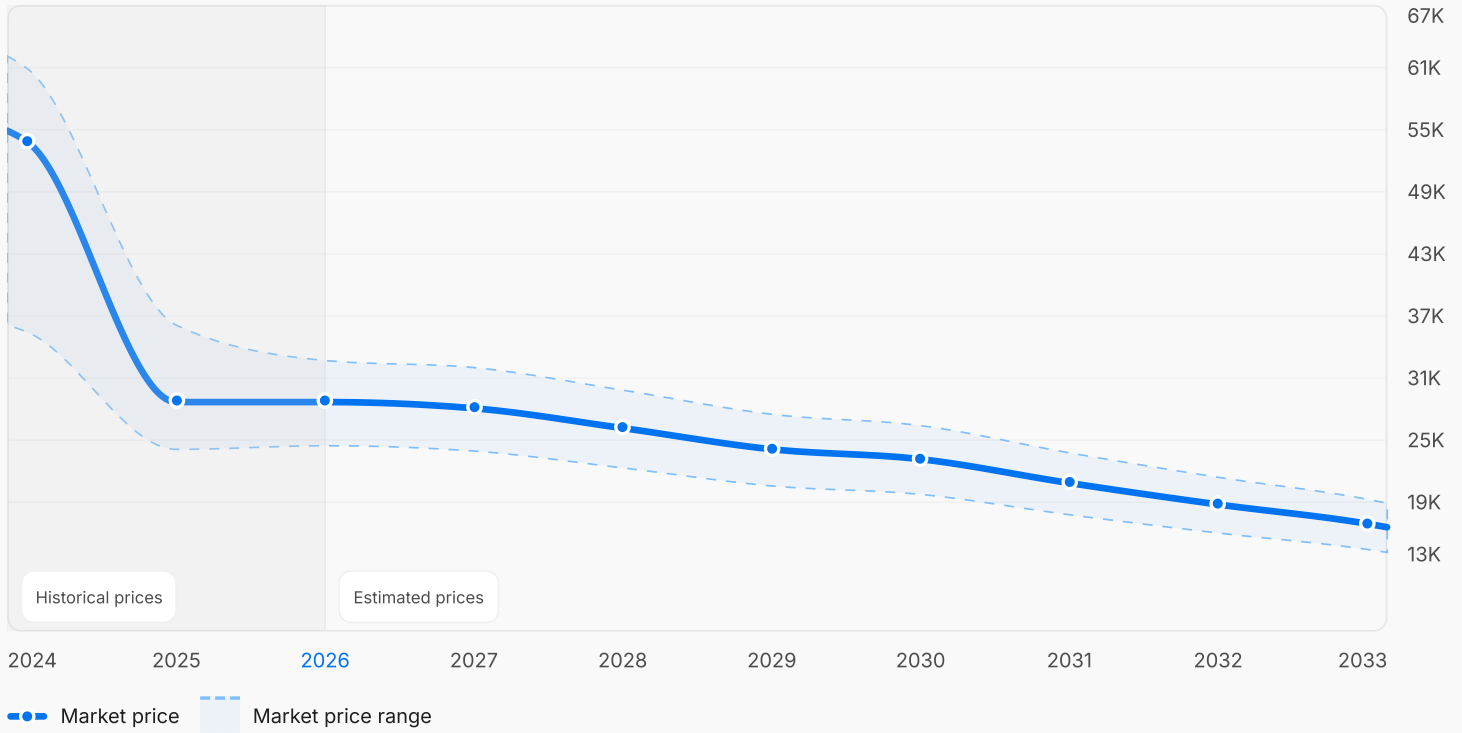

Market price

We checked how this vehicle's market price has changed over time, based on available historical data and price estimates.

The timeline shows a limited period and does not reflect the vehicle's full lifetime pricing.

Summary

- Average market price for such vehicle: €28,500
- Be cautious of hidden issues if the vehicle was on sale for significantly less than the current price!

Criteria for market price evaluation:

Make: BMW Model: 218 Gran Coupé Fuel type: Gasoline Transmission type: Automatic Year: 2024 Market: Europe