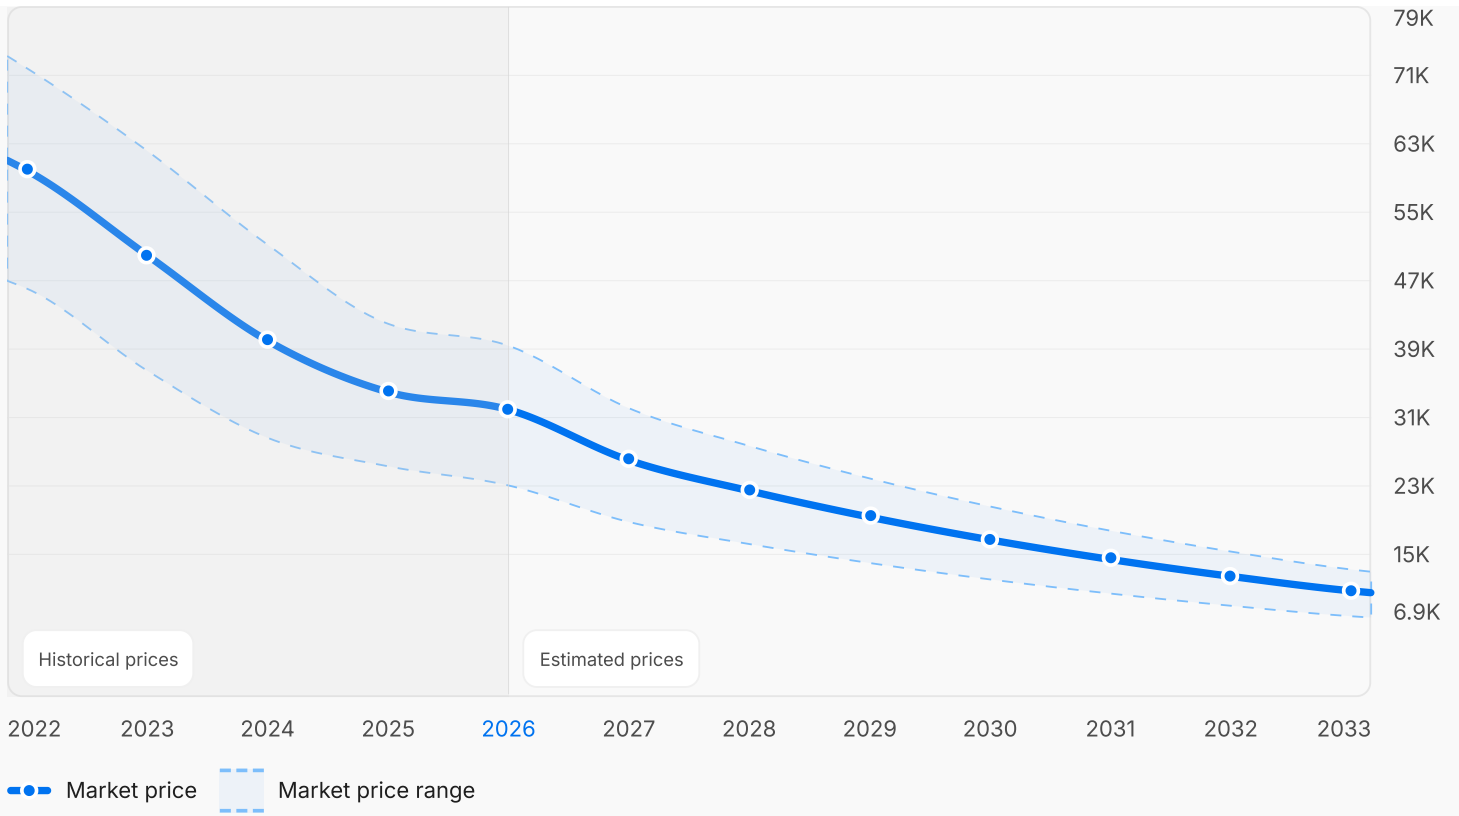

Market price insights

Price trend forecast

This vehicle is expected to lose -67% of its market price over the next 7 years.