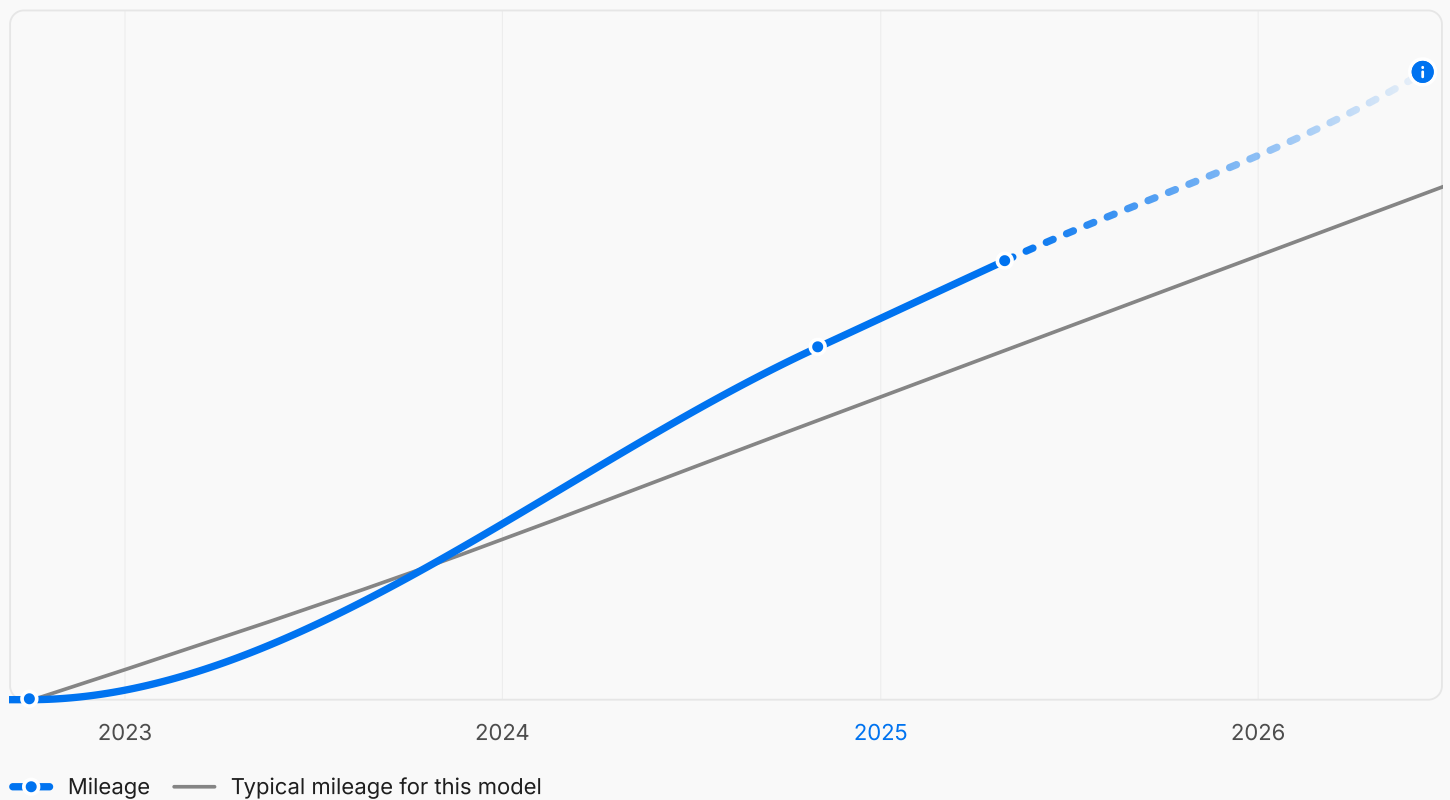

- Last known mileage: 53,960 km
- Average mileage for similar models: 62,071 km
- 3 mileage records found

Odometer records

10/2022	1 km
11/2024	43,295 km
05/2025	53,960 km

Expected current mileage

Based on recent driving habits, current mileage may be **around 77,025 km**. Actual mileage could differ — check the car's odometer for accuracy.