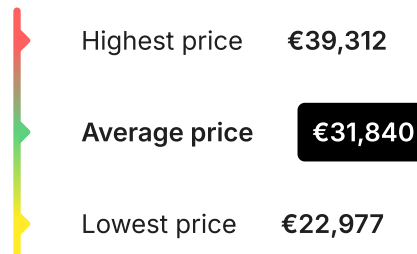

Criteria for market price evaluation:

Make: Škoda

Model: Enyaq iV

Fuel type: Electric

Transmission type: Automatic

Year: 2022

Market: Europe