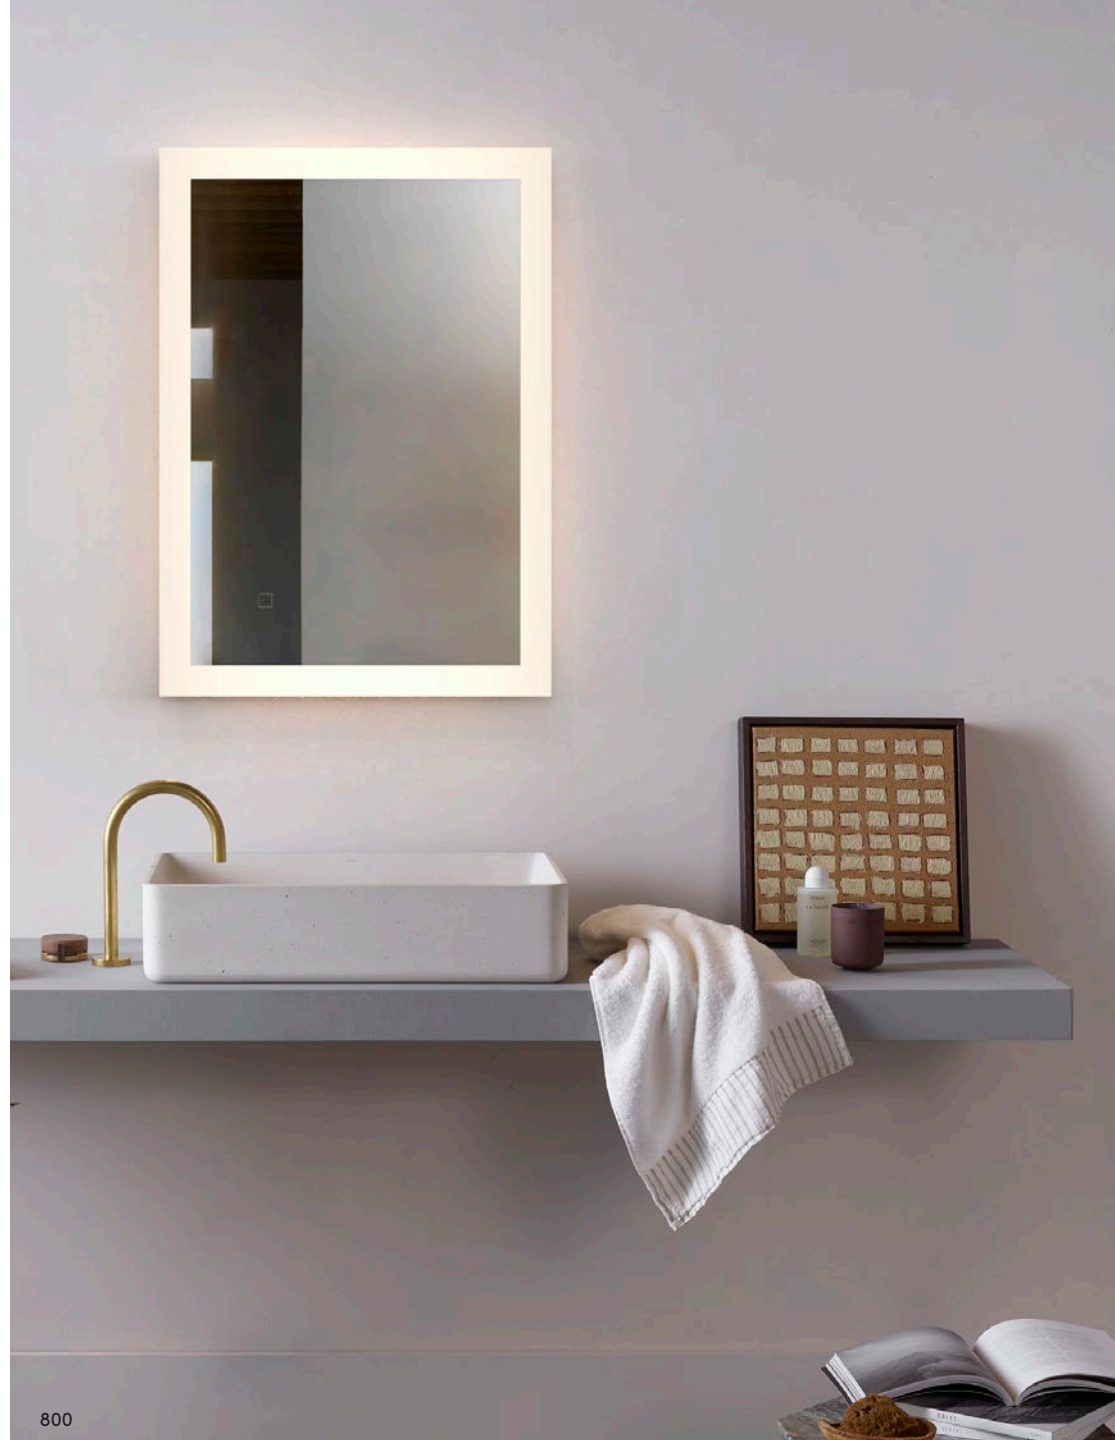

700

Ascot

With hidden LEDs that radiate an even glow that's ideal for shaving or applying makeup, Ascot is available in two contemporary shapes that can complement any decor. Easily adjust the colour temperature to match your needs by touching the discreet touch button. In addition, it features an in-built demister to ensure perfect visibility when in use.

9.6W LED incl.
2700K-6000K 80CRI
IP65

650 620-670lm

700 703-762lm

800 940-1020lm

800