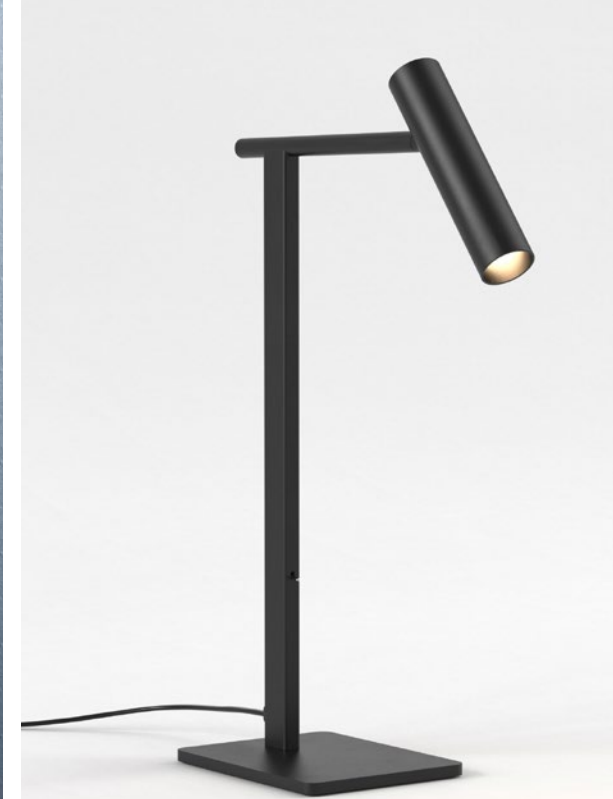

5W Max LED E14 excl.
IP44

NEW LIGHTING COLLECTION

Interior

Leda Wall

With its sleek, linear design and slightly curved base, Leda is the ideal task lighting choice for modern guest room work areas and bedside walls. Designed with sustainability in mind, Leda's head is constructed to promote airflow to maximise a GU10 lamp's lifespan.

4W Max LED 35mm GU10 excl.
Switched
Shade sold separately

Leda Swing Matt Black

Leda Wall Matt Black

Matt Gold Head

Matt Nickel Head

Leda Desk

With its minimalist, linear design and convenient, adjustable head, Leda is the ideal desk light choice for adding warm, functional task lighting to guest room workspaces, bedside tables and lobby seating areas. Leda is available in elegant matt black to match any contemporary interior.

4W Max LED 35mm GU10 excl.
Switched
Shade sold separately

Matt Black

Matt Gold Head

Matt Nickel Head

Leda Floor

With its minimalist, linear design and accessible switch control, Leda is the ideal floor light choice for adding warm, functional task lighting to guest rooms and lobby seating areas. Leda's changeable shades are available separately, enabling it to be flawlessly adapted to any modern interior.

4W Max LED 35mm GU10 excl.
Switched

Matt Black

Matt Gold Head

Matt Nickel Head

Venn Wall

With its sleek design evoking modernist architecture, Venn provides warm, inviting light to any contemporary guest room or other hospitality space. Its versatile wall-mounted design and durable, die-cast zinc base make Venn the ideal ambient lighting choice.