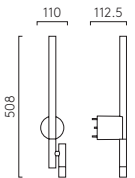

Baton

Inspired by the precision and minimalism of a single pencil stroke, Baton is a dual-function bedside wall light with a linear, architectural design. Its two metal lines intersect at harmonious angles, while the opalescent diffuser casts a gentle, ambient glow. Designed with versatility in mind, Baton can be mounted either horizontally or vertically.

Ambient 4.8W LED incl.
2700K 181lm 90CRI
Reader 4.8W LED incl.
2700K 93lm 90CRI
Switched