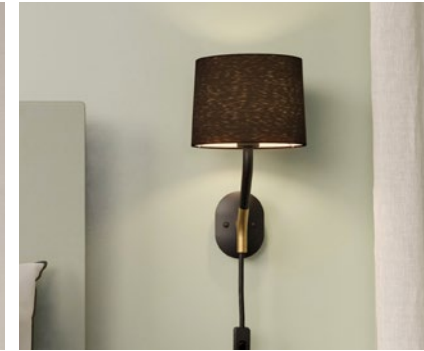

New collection overview

Innovation meets timeless design in our new collection of contemporary lighting concepts for hospitality, residential, and commercial spaces. The collection showcases enduring materials such as beautifully translucent porcelain and highlights functional and flexible applications, including our portable and plug-in lighting ranges. Our new Made to Order offering provides more choice and flexibility than ever before. Discover the latest designs across our comprehensive Interior, Bathroom, and Exterior ranges.

Lighting designed to stand the test of time.