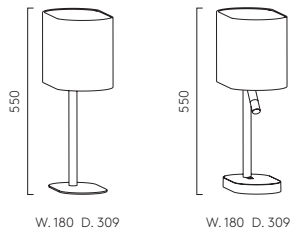

Venn Table

With its sleek design evoking modernist architecture, Venn provides a warm, ambient glow to any contemporary guest room or other hospitality space. Its convenient plug-in design and durable, die-cast zinc base make Venn the ideal table lighting choice.

Ambient 12W Max LED E27 excl.
Reader 3.3W LED incl.
2700K 91lm 90CRI
Switched
Shade Sold Separately

Venn Table Reader Bronze + White Fabric