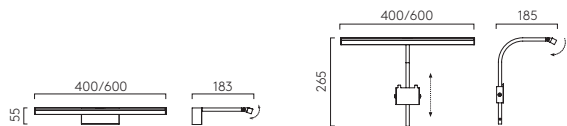

Mondrian Matt Black

With its sleek, linear design and durable, die-cast base, Mondrian is the perfect choice for highlighting artwork in guest rooms and other hospitality or residential spaces. The integral LED lamp offers a very high colour rendering index (CRI) to ensure artwork is displayed in its true colour.

400 7W LED incl.

400 Framed 4.5W LED incl.
2700K 127lm 90CRI

600 10.8W LED incl.

600 Framed 8W LED incl.
2700K 214lm 90CRI