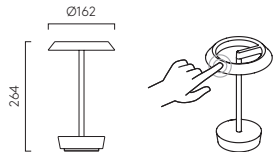

Halo Portable

Halo is a portable lamp that brings comfortable task lighting to any space, including hospitality guest spaces and work areas. Available in Matt Black, Matt White and Light Bronze, it complements any interior. Halo's intuitive touch control and durable, contemporary design make it the ideal choice for modern task lighting.

2.6W LED incl.
2700K 214lm 90CRI
Touch Sensor
4-Step Dimming