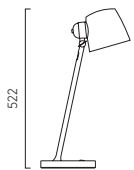

Imari Desk

Inspired by timeless 1980s Italian lighting designs, Imari adds sophistication and comfortable task lighting to any office or guest room workspace. Available in Bronze and Matt Nickel, it is the ideal desk light for any modern desktop. The durable porcelain shade diffuses the light, for a warm, pleasant glow.

12W Max LED E27 excl.
Switched

W.180 D.297