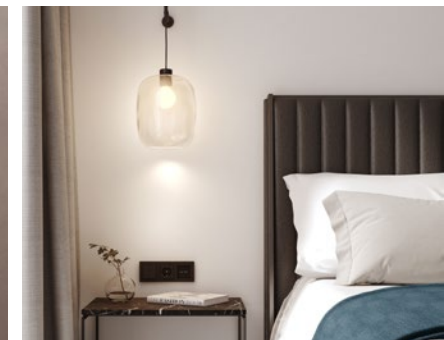

New collection overview

Innovation meets timeless design in our new collection of contemporary lighting concepts for hospitality, residential, and commercial spaces. The collection showcases enduring materials such as beautifully translucent porcelain and highlights functional and flexible applications, including our portable and plug-in lighting ranges. Our new Made to Order offering provides more choice and flexibility than ever before. Discover the latest designs across our comprehensive Interior, Bathroom, and Exterior ranges.

Lighting designed to stand the test of time.