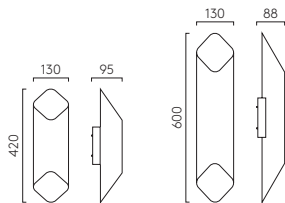

Ako

With its rich Gold and Matt Black or White finish, Ako adds a luxurious, architectural accent to the walls of corridors and hospitality spaces. Its opalescent polycarbonate diffuser casts a soft wash of illumination on the wall without harsh angles.

420 2 x 5.9W LED incl.
2700K 522lm 90CRI

600 2 x 5.9W LED incl.
2700K 480lm 90CRI

Phase Dimmable

Made to Order

- Bronze/Gold, Bronze/Silver, Matt Black/Silver, Matt White/Silver
- DALI Dimming