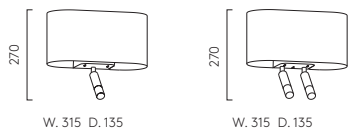

Venn Reader

With its sleek design evoking modernist architecture, Venn provides a warm ambient glow and functional reading light to any contemporary guest room or other hospitality space. Its versatile wall-mounted design and durable, die-cast zinc base make Venn the ideal dual-function lighting choice.

Ambient 12W Max LED E27 excl.
Reader (each) 3.3W LED incl.
2700K 91lm 90CRI
Switched
Shade Sold Separately