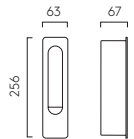

Keta

With its sleek, contemporary appearance and adjustable LED head, Keta is the perfect reading light for bedside walls. Thanks to its versatile design, Keta can be installed either horizontally or vertically and has an automatic on-off switch with docking motion.

3.2W Max LED incl.
2700K 155lm 90CRI
Switched

Made To Order

- Matt Nickel, Matt White, Polished Chrome