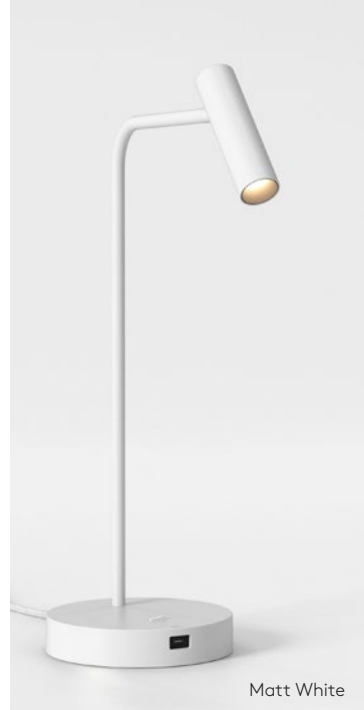

Matt Nickel + Putty Fabric

Venn Reader

With its sleek design evoking modernist architecture, Venn provides a warm ambient glow and functional reading light to any contemporary guest room or other hospitality space. Its versatile wall-mounted design and durable, die-cast zinc base make Venn the ideal dual-function lighting choice.

420 Matt White/Gold

600 Matt Black/Gold

600 Matt White/Gold

Baton

Inspired by the precision and minimalism of a single pencil stroke, Baton is a dual-function bedside wall light with a linear, architectural design. Its two metal lines intersect at harmonious angles, while the opalescent diffuser casts a gentle, ambient glow. Designed with versatility in mind, Baton can be mounted either horizontally or vertically.

Ambient 4.8W LED incl.
2700K 181lm 90CRI
Reader 4.8W LED incl.
2700K 93lm 90CRI
Switched

Enna Desk USB-C

With its sleek, minimalist aesthetic and convenient USB-C charging port, Enna is the ideal task light for guest room desktops. Its adjustable, glare-free head also makes it the perfect choice for bedside tables and front desks.

3.3W Max LED incl.
2700K 170lm 90CRI
Switched

Keta

With its sleek, contemporary appearance and adjustable LED head, Keta is the perfect reading light for bedside walls. Thanks to its versatile design, Keta can be installed either horizontally or vertically and has an automatic on-off switch with docking motion.