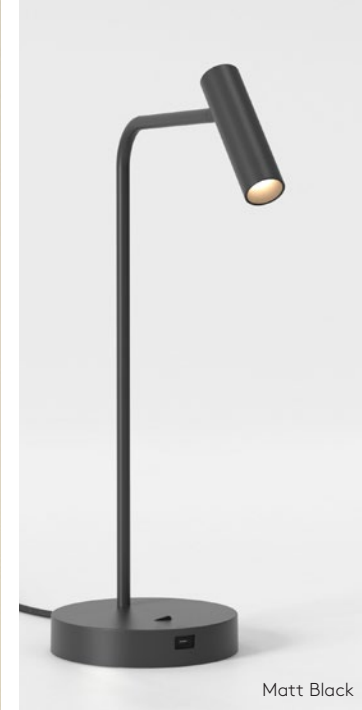

Enna Desk USB-C

With its sleek, minimalist aesthetic and convenient USB-C charging port, Enna is the ideal task light for guest room desktops. Its adjustable, glare-free head also makes it the perfect choice for bedside tables and front desks.

3.3W Max LED incl.
2700K 170lm 90CRI
Switched