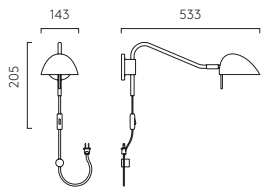

Serge

Inspired by classic Parisian lamp designs, Serge adds timeless sophistication and functional lighting to any workspace or bedside. Crafted from high-quality, pressed aluminium and durable steel, and available in classic Matt Black or Matt White, it is a versatile task or reading light built for long-lasting performance.

5W Max G9 excl.
Switched