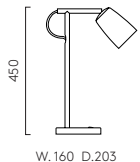

Carlton Desk

With its pared back design and elegant porcelain shade, Carlton is the ideal desk light for adding focused task lighting or a soft, warm glow to workspaces and bedside tables. The convenient plug-in design makes Carlton easy to use anywhere comfortable task lighting is desired. Carlton also features an adjustable lamp head to easily focus the light output wherever needed.

5W Max G9 excl.
Switched