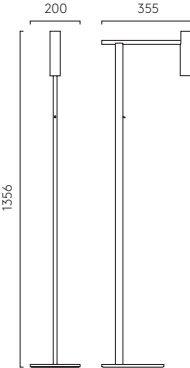

Leda Floor

With its minimalist, linear design and accessible switch control, Leda is the ideal floor light choice for adding warm, functional task lighting to guest rooms and lobby seating areas. Leda's changeable shades are available separately, enabling it to be flawlessly adapted to any modern interior.

4W Max LED 35mm GU10 excl.
Switched