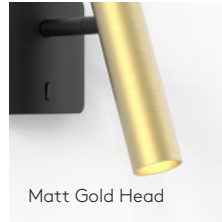

4W Max LED 35mm GU10 excl.
Switched
Shade sold separately

Leda Swing Matt Black

Leda Wall Matt Black

Matt Gold Head

Matt Nickel Head

Leda Desk

With its minimalist, linear design and convenient, adjustable head, Leda is the ideal desk light choice for adding warm, functional task lighting to guest room workspaces, bedside tables and lobby seating areas. Leda is available in elegant matt black to match any contemporary interior.