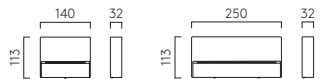

Mori

With its sleek, minimalist design and switchable colour temperature, Mori is the ideal choice for illuminating exterior perimeters around gardens, driveways and patios. Mori's light output is cast downward only to gently light pathways without glare, ensuring a beautiful, natural view of night-time skies.

140 4.1W LED incl.
3000/4000K 116lm 80CRI

250 8.1W LED incl.
3000/4000K 214lm 80CRI

IP65

140 Textured Black