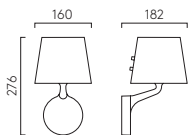

Millie

With its fluid base and elegant shade, Millie is an ideal choice for installation as a pair to provide IP44-rated task lighting alongside bathroom mirrors. Thanks to its versatile, minimalist design, Millie is also an ideal wall lighting solution for corridors, guest rooms and other spaces.

3.5W Max G9 excl.
IP44