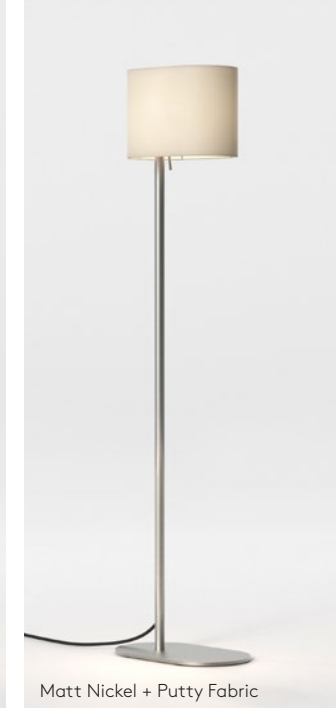

Venn Floor

With its sleek design evoking modernist architecture, Venn provides a warm, ambient glow to any contemporary guest room or other hospitality space. Its convenient plug-in design and durable, die-cast zinc base make Venn the ideal floor lighting choice.

12W Max LED E27 excl.
Switched
Shade Sold Separately

W. 235 D. 425