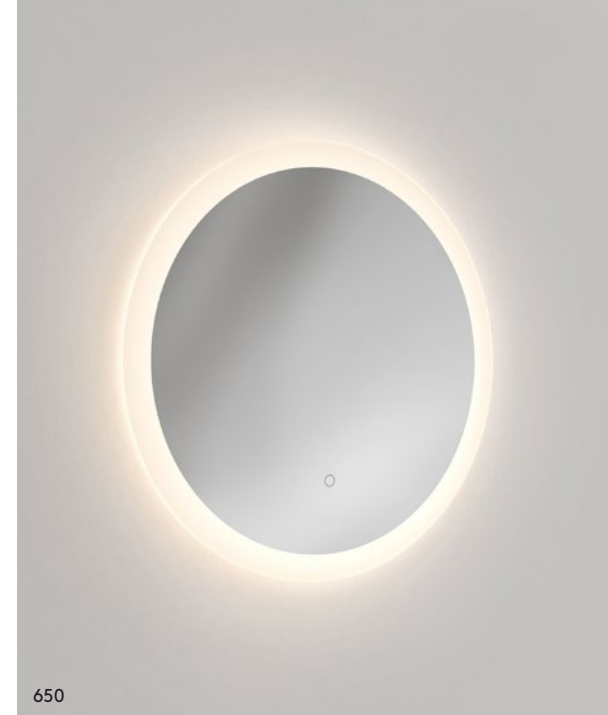

Ascot

With hidden LEDs that radiate an even glow that's ideal for shaving or applying makeup, Ascot is available in two contemporary shapes that can complement any decor. Easily adjust the colour temperature to match your needs by touching the discreet touch button. In addition, it features an in-built demister to ensure perfect visibility when in use.

9.6W LED incl.
2700K-6000K 80CRI
IP65

650 620-670lm

700 703-762lm

800 940-1020lm