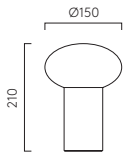

Zeppo Portable

Zeppo is a portable table lamp that brings comfortable ambient lighting to any space, including hospitality guest rooms, workspaces and dining areas. Available in Light Bronze, Matt Black and Pebble Grey, it complements any interior. Zeppo's convenient switch control and durable, contemporary design make it the ideal choice for modern ambient lighting.

2.6W LED incl.
2700K 287lm 80CRI
Switched
4-Step Dimming