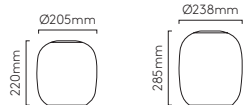

3.2W Max LED incl.
2700K 155lm 90CRI
Switched

Made To Order

- Matt Nickel, Matt White, Polished Chrome

Bronze

Matt Gold

Matt Black

Curve Clear Glass

With its elegant, elliptical shape, Curve is the ideal clear glass shade for illuminating guest room bedsides, dining areas and bars. The clear glass allows for more light output and perfectly accentuates decorative lamps.