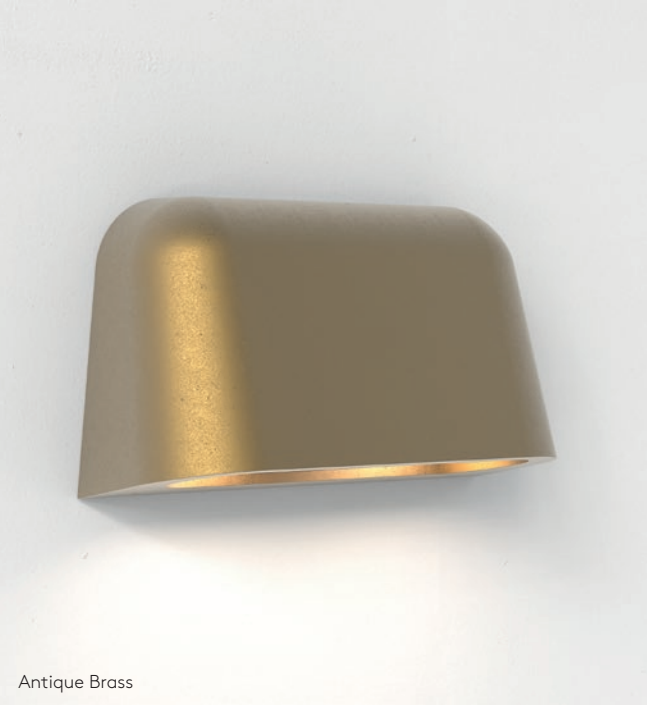

Mast Twin

With its durable, minimalist design and twin light output, Mast Twin is the ideal choice for bringing warm illumination to exterior walls. Mast Twin's light output is cast downward only to gently illuminate the wall without glare, ensuring a beautiful, natural view of night-time skies.

2 x 6W Max LED GU10 excl.
IP44