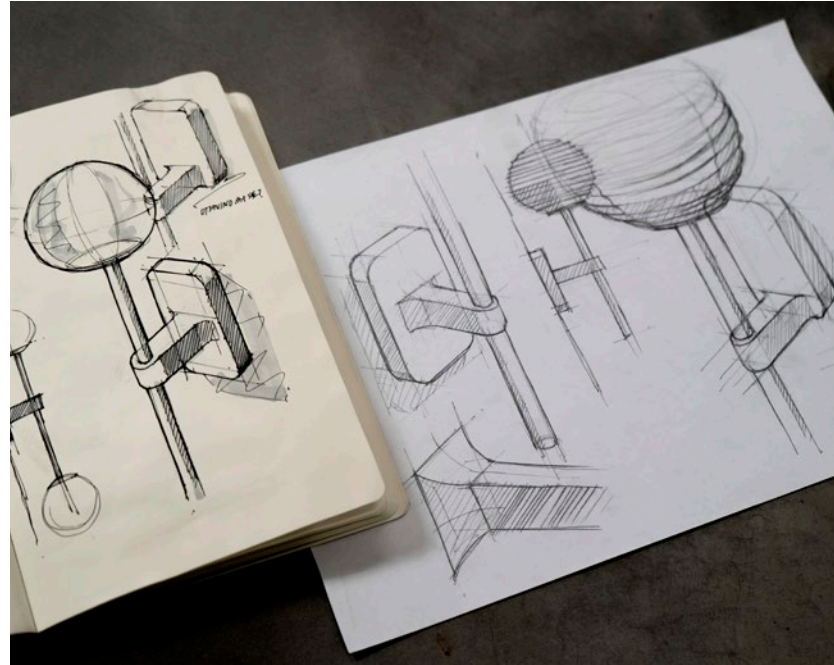

Our heritage

Since 1997, our founders John Fearon and James Bassant have shared a passion for British lighting design and a vision to create products with distinctive quality. The insight gained over this time influences our comprehensive range of lighting for hospitality, residential, and commercial applications. Underpinned by our meticulous attention to detail, each design balances high-performance with our commitment to sustainable, timeless design.