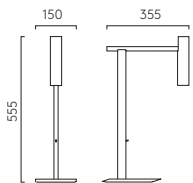

Leda Desk

With its minimalist, linear design and convenient, adjustable head, Leda is the ideal desk light choice for adding warm, functional task lighting to guest room workspaces, bedside tables and lobby seating areas. Leda is available in elegant matt black to match any contemporary interior.

4W Max LED 35mm GU10 excl.
Switched
Shade sold separately

Matt Black