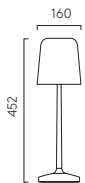

Ella Table

Ella features a durable, seamless base, paired with an elegant porcelain shade, making it an ideal table light for adding a warm glow to any room. The easy-to-use touch sensor and dual G9 design put a modern twist on Ella's timeless design.

2 x 3.5W Max G9 excl.
Switched - Touch Sensor