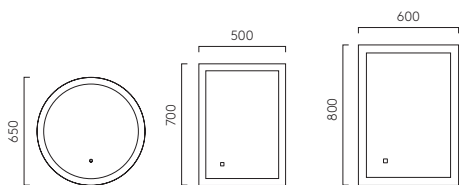

Ascot

With hidden LEDs that radiate an even glow that's ideal for shaving or applying makeup, Ascot is available in two contemporary shapes that can complement any decor. Easily adjust the colour temperature to match your needs by touching the discreet touch button. In addition, it features an in-built demister to ensure perfect visibility when in use.

9.6W LED incl.
2700K-6000K 80CRI
IP65

650 620-670lm

700 703-762lm

800 940-1020lm

800