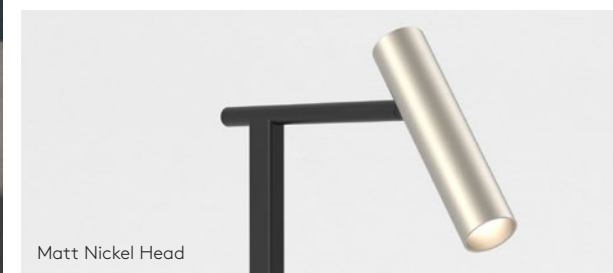

Matt Gold Head

Matt Nickel Head