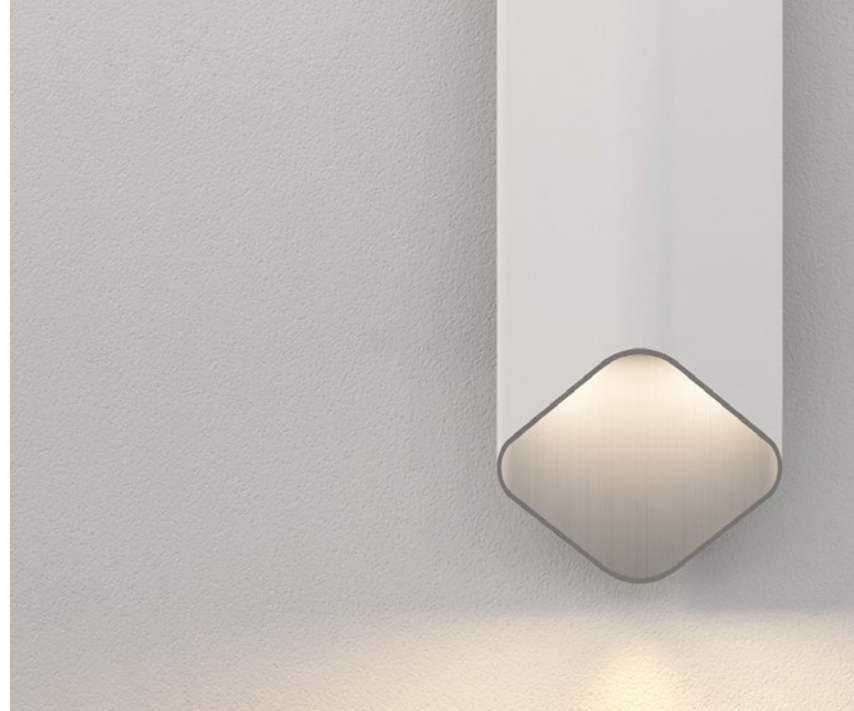

Made to Order

Made to Order offers a number of alternative finishes and specification options to some of our lighting ranges, providing extended flexibility and choice when specifying our lighting. Subject to minimum order quantities and increased lead times.