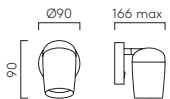

Koto Wall

With its crisp, round base and gently curved spotlight head shape, Koto is the perfect choice for adding functional spotlighting to any contemporary space, including kitchens, living rooms, workspaces and bedside walls. The convenient switch in Koto's base makes it simple to operate.

6W Max LED GU10 excl.

Matt Black