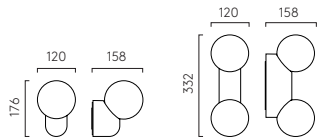

Lyra Wall

With its extremely durable ceramic base and glass shade, Lyra is the perfect solution for adding warm, comfortable task lighting to any modern bathroom wall. Its sleek design makes it an ideal choice for mounting on one or both sides of the mirror.

Single 5W Max G9 excl.

Twin 2 x 5W Max G9 excl.

IP44