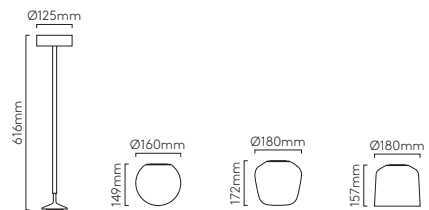

Nara

Thanks to its timeless design and innovative features, Nara is the ideal pendant light for mounting beside mirrors in hospitality bathrooms or centrally in larger residential bathrooms. It features high-quality, durable materials and a self-levelling design, making it ideal for installation on uneven ceilings.

7.6W LED incl.

3000K 324lm 90CRI

IP44

Shade Sold Separately