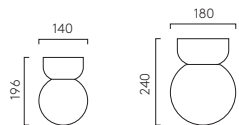

Lyra Ceiling

With its extremely durable ceramic base and glass shade, Lyra is the perfect solution for adding comfortable overhead lighting to any modern bathroom. Its sleek design also makes it an ideal choice for installation in other small spaces, such as cloakrooms.

140 5W Max G9 excl.

180 12W Max E27 excl.

IP44