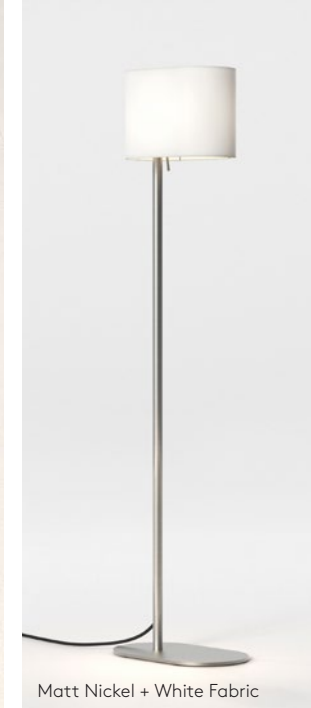

Matt Nickel + Putty Fabric

Venn Reader

With its sleek design evoking modernist architecture, Venn provides a warm ambient glow and functional reading light to any contemporary guest room or other hospitality space. Its versatile wall-mounted design and durable, die-cast zinc base make Venn the ideal dual-function lighting choice.

Ambient 12W Max LED E27 excl.
Reader 3.3W LED incl.
2700K 91lm 90CRI
Switched
Shade Sold Separately

Venn Table Reader Bronze + White Fabric

Venn Table Matt Nickel + Putty Fabric

Venn Floor

With its sleek design evoking modernist architecture, Venn provides a warm, ambient glow to any contemporary guest room or other hospitality space. Its convenient plug-in design and durable, die-cast zinc base make Venn the ideal floor lighting choice.

12W Max LED E27 excl.
Switched
Shade Sold Separately

W. 235 D. 425

Matt Nickel + White Fabric

Matt Nickel + Putty Fabric

Bronze + White Fabric

Bronze + Putty Fabric

Ako

With its rich Gold and Matt Black or White finish, Ako adds a luxurious, architectural accent to the walls of corridors and hospitality spaces. Its opalescent polycarbonate diffuser casts a soft wash of illumination on the wall without harsh angles.