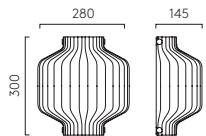

Toro

Inspired by the shape of traditional East Asian lanterns, Toro adds a uniquely decorative allure to any modern guest room or living space. In addition to its crisp double-glass shade and durable steel wall bracket, Toro features a lever-style terminal block for fast, efficient installation.

12W Max LED E27 excl.