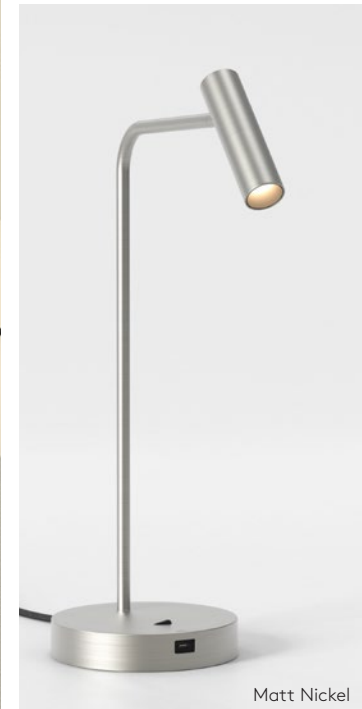

Enna Desk USB-C

With its sleek, minimalist aesthetic and convenient USB-C charging port, Enna is the ideal task light for guest room desktops. Its adjustable, glare-free head also makes it the perfect choice for bedside tables and front desks.

3.3W Max LED incl.
2700K 170lm 90CRI
Switched