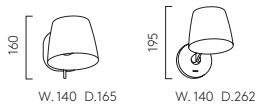

Imari Wall

Inspired by timeless 1980s Italian lighting designs, Imari adds sophistication and warm, directional lighting to any interior. It is the ideal wall-mounted lighting choice for guest rooms, dining rooms and corridors in both hospitality and residential settings. Crafted from high-quality die-cast zinc and slip-cast porcelain, Imari is built for lasting performance.

12W Max LED E27 excl.
Switched

Imari Wall Bronze