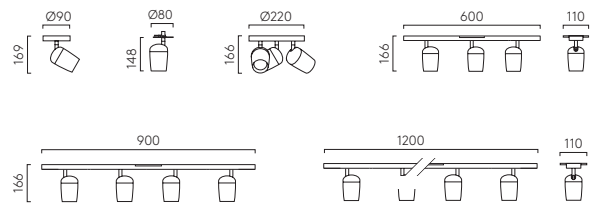

6W Max LED GU10 excl.

Five Bar

Surface Matt Black

Recessed Matt White

Four Bar

Triple Bar

Triple Round

Koto Wall