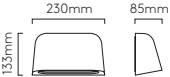

Mast Twin

With its durable, minimalist design and twin light output, Mast Twin is the ideal choice for bringing warm illumination to exterior walls. Mast Twin's light output is cast downward only to gently illuminate the wall without glare, ensuring a beautiful, natural view of night-time skies.

2 x 6W Max LED GU10 excl.
IP44