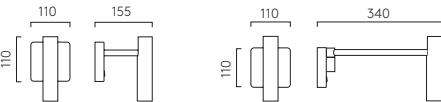

Leda Wall

With its sleek, linear design and slightly curved base, Leda is the ideal task lighting choice for modern guest room work areas and bedside walls. Designed with sustainability in mind, Leda's head is constructed to promote airflow to maximise a GU10 lamp's lifespan.

4W Max LED 35mm GU10 excl.
Switched
Shade sold separately

Leda Swing Matt Black