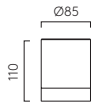

Ottawa

With its sleek design and durable materials, Ottawa puts a contemporary twist on conventional bathroom downlights. The etched, translucent diffuser creates a warm, ambient glow in addition to Ottawa's bold spotlighting, making it the ideal choice for a primary overhead light source for any modern bathroom.

6W Max GU10 excl.
IP65