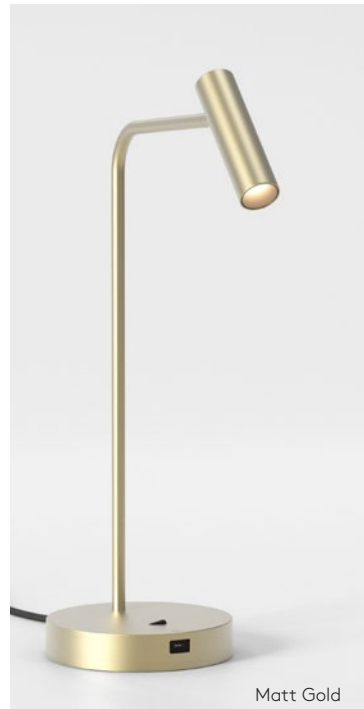

420 Matt White/Gold

600 Matt Black/Gold

600 Matt White/Gold

Baton

Inspired by the precision and minimalism of a single pencil stroke, Baton is a dual-function bedside wall light with a linear, architectural design. Its two metal lines intersect at harmonious angles, while the opalescent diffuser casts a gentle, ambient glow. Designed with versatility in mind, Baton can be mounted either horizontally or vertically.

3.3W Max LED incl.
2700K 170lm 90CRI
Switched

Keta

With its sleek, contemporary appearance and adjustable LED head, Keta is the perfect reading light for bedside walls. Thanks to its versatile design, Keta can be installed either horizontally or vertically and has an automatic on-off switch with docking motion.