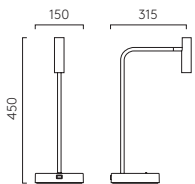

Enna Desk USB-C

With its sleek, minimalist aesthetic and convenient USB-C charging port, Enna is the ideal task light for guest room desktops. Its adjustable, glare-free head also makes it the perfect choice for bedside tables and front desks.

3.3W Max LED incl.
2700K 170lm 90CRI
Switched