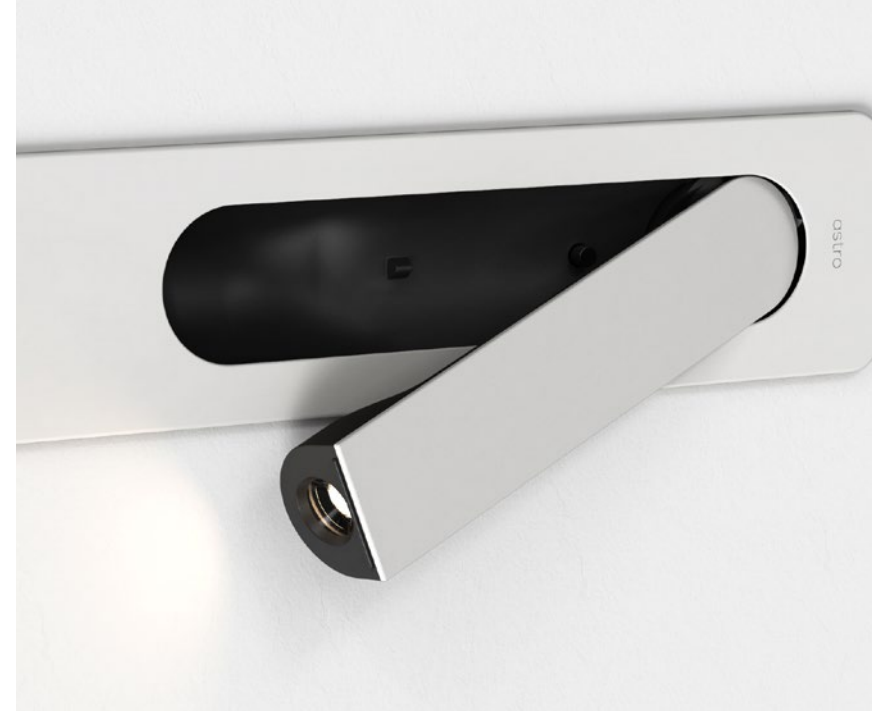

Made to Order

Made to Order offers a number of alternative finishes and specification options to some of our lighting ranges, providing extended flexibility and choice when specifying our lighting. Subject to minimum order quantities and increased lead times.