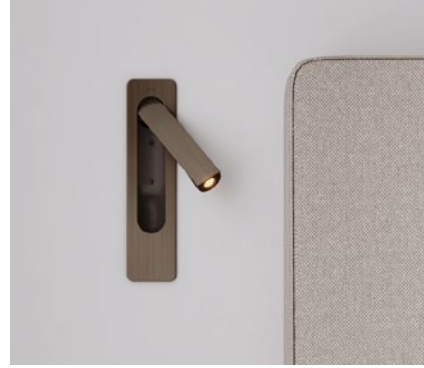

New collection overview

Innovation meets timeless design in our new collection of contemporary lighting concepts for hospitality, residential, and commercial spaces. The collection showcases enduring materials such as beautifully translucent porcelain and highlights functional and flexible applications, including our portable and plug-in lighting ranges. Our new Made to Order offering provides more choice and flexibility than ever before. Discover the latest designs across our comprehensive Interior, Bathroom, and Exterior ranges.

Lighting designed to stand the test of time.