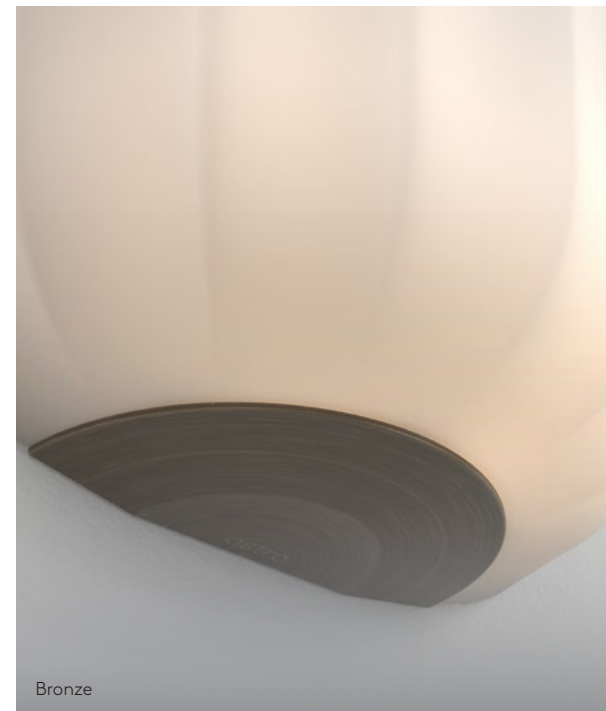

Matt Nickel

Bronze