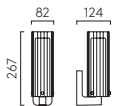

Ottavino Matt Black

Ottavino is a durable, IP44-rated wall light with a contemporary twist, making it the ideal mirror lighting choice for any modern bathroom. The double-glass shade creates a comfortable, warm glow perfect for task lighting.

5W Max LED E14 excl.
IP44