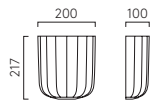

Veo

Inspired by the fluted columns of classic Greek architecture, Veho adds timeless elegance and a warm, ambient glow to your home. With its decorative glass shade and sleek metal base, it is an attractive addition to any modern living room or hallway.

12W Max LED E27 excl.