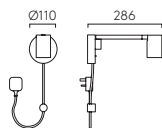

Ascoli Swing

With its sleek appearance and convenient plug-in design, Ascoli is the ideal choice for adding functional task lighting to bedside walls or workspaces. The durable materials and option to use energy-saving LED lamps make Ascoli a smart solution for long-lasting task lighting.

6W Max LED GU10 excl.