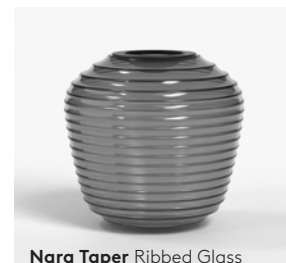

7.6W LED incl.

3000K 324lm 90CRI

IP44

Shade Sold Separately

Polished Chrome

Matt Black

Nara Globe Ribbed Glass

Nara Globe Glass

Nara Taper Ribbed Glass

Nara Taper Glass

Atticus

With its sleek design, evocative of a single pencil stroke rendered in 3D, Atticus adds a contemporary look to modern bathrooms. Thanks to its versatile design, Atticus can be installed vertically or horizontally, above or on either side of the bathroom mirror. Atticus also features an easy-to-install mounting system and durable materials for years of safe, reliable use.