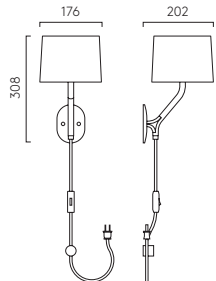

Arbor

With its flowing, organic shape, inspired by the branch of a tree, Arbor adds a sophisticated, contemporary accent to any modern guest room bedside wall. Its convenient plug-in design and durable construction make Arbor the ideal solution for providing comfortable bedside reading light.

7W Max LED E14 excl.
Switched